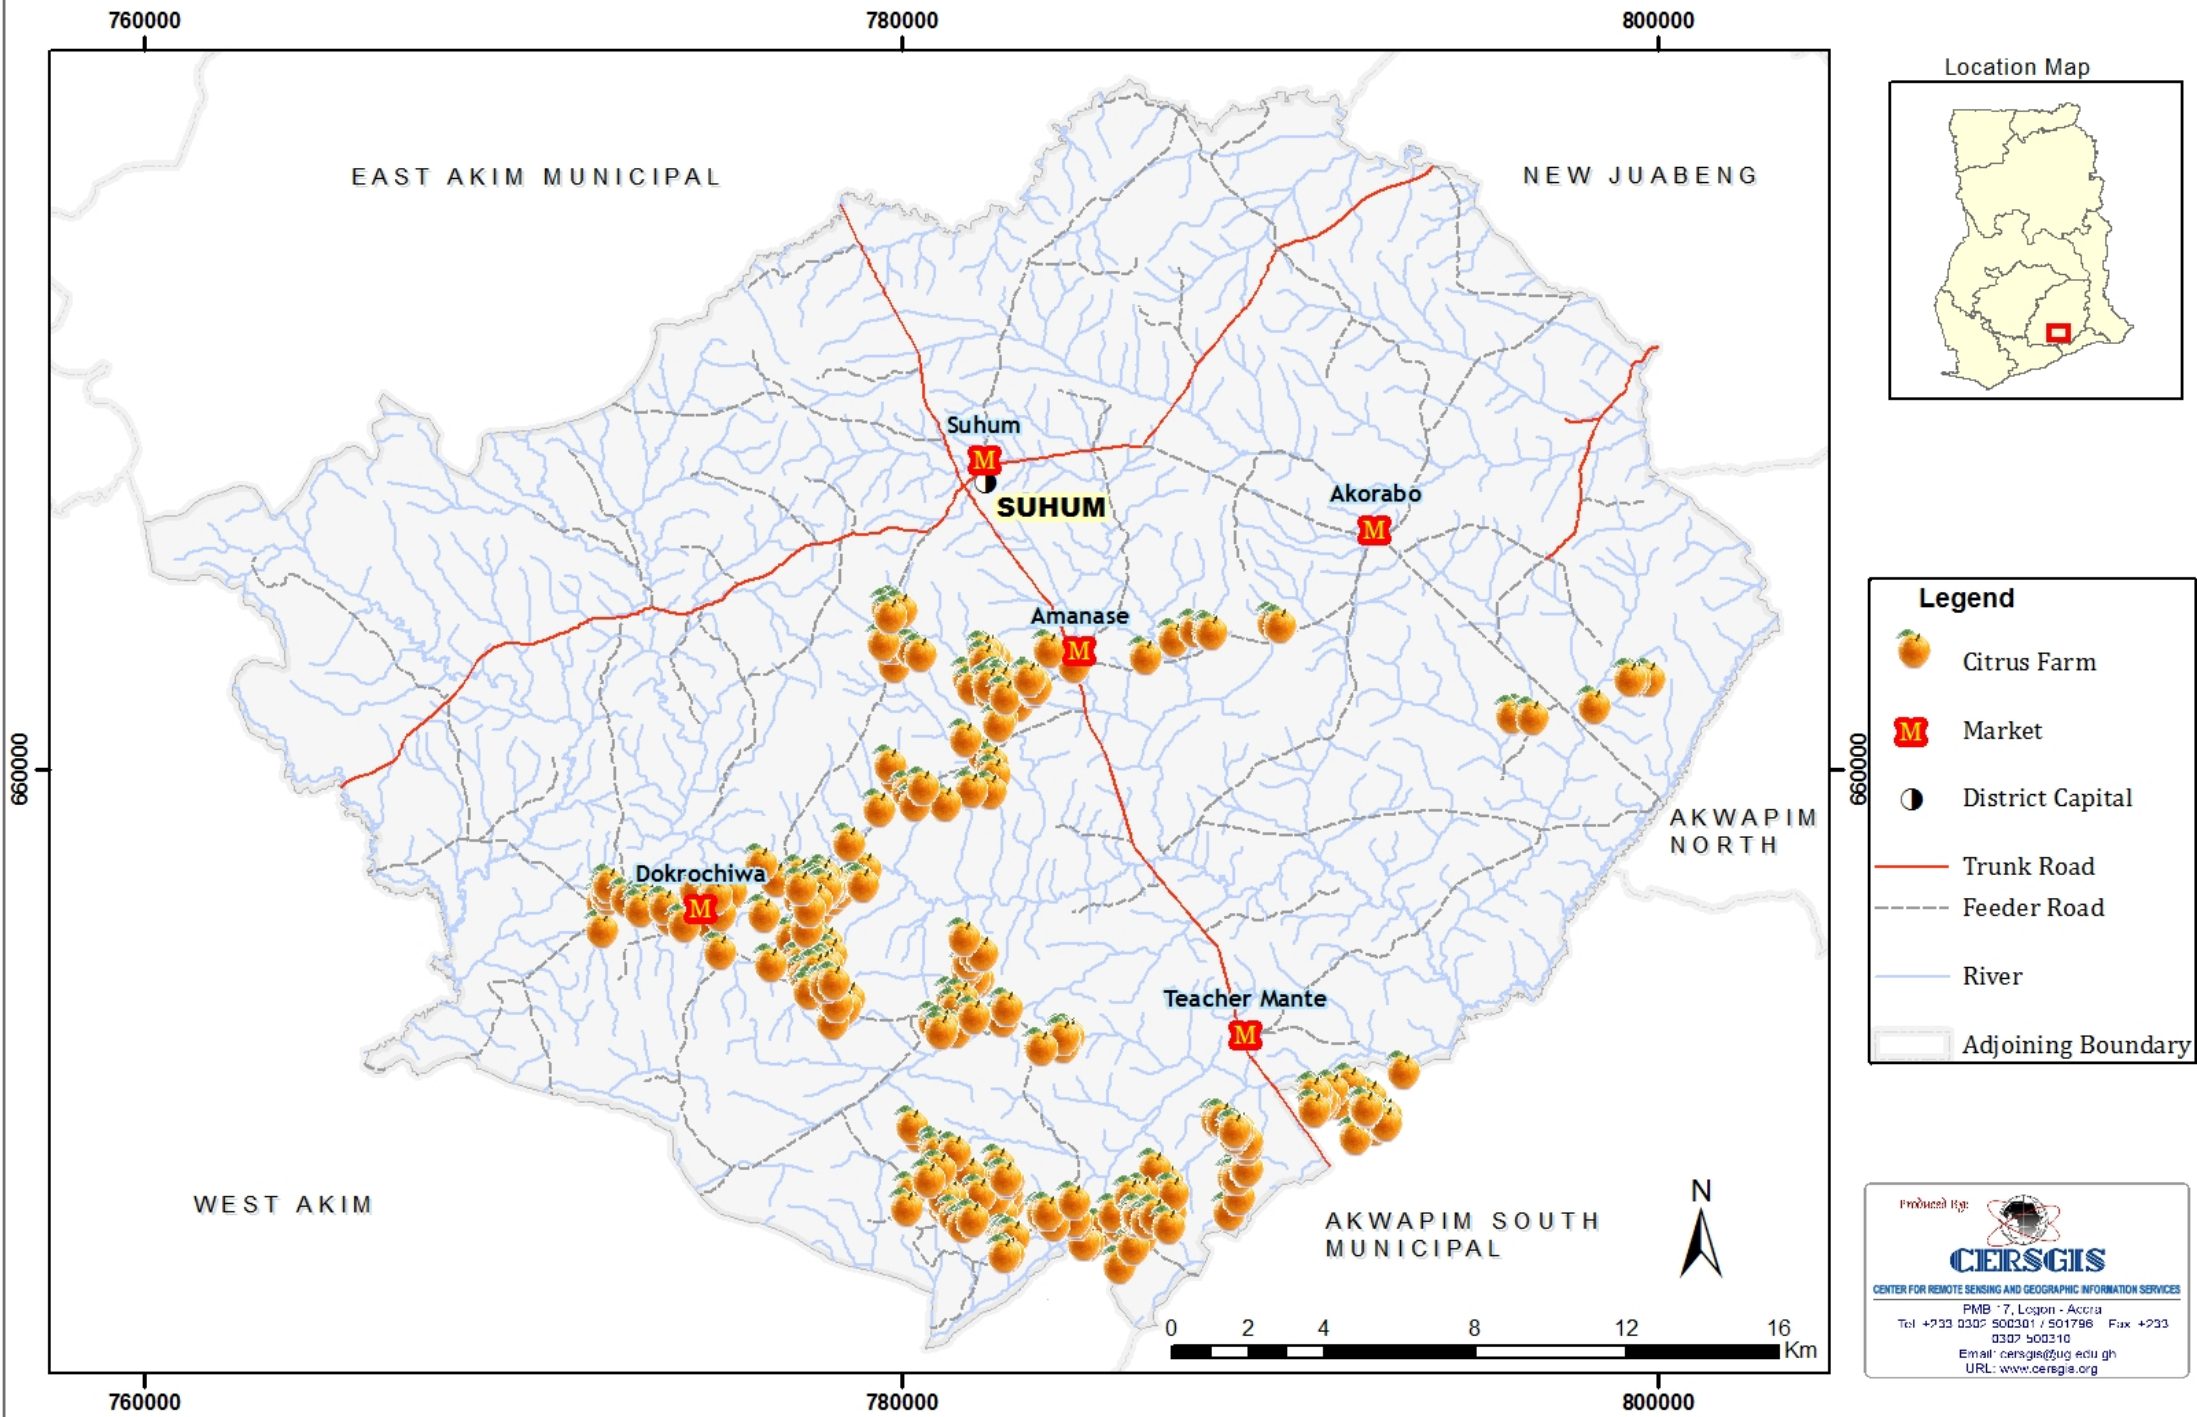

MAPPED CITRUS FARMS AND MARKETS IN THE SUHUM/KRABOA/COALTAR DISTRICT

Legend

- Citrus Farm
- Market
- District Capital
- Trunk Road
- Feeder Road
- River
- Adjoining Boundary

Produced by:

CIERSGIS
 CENTER FOR REMOTE SENSING AND GEOGRAPHIC INFORMATION SERVICES