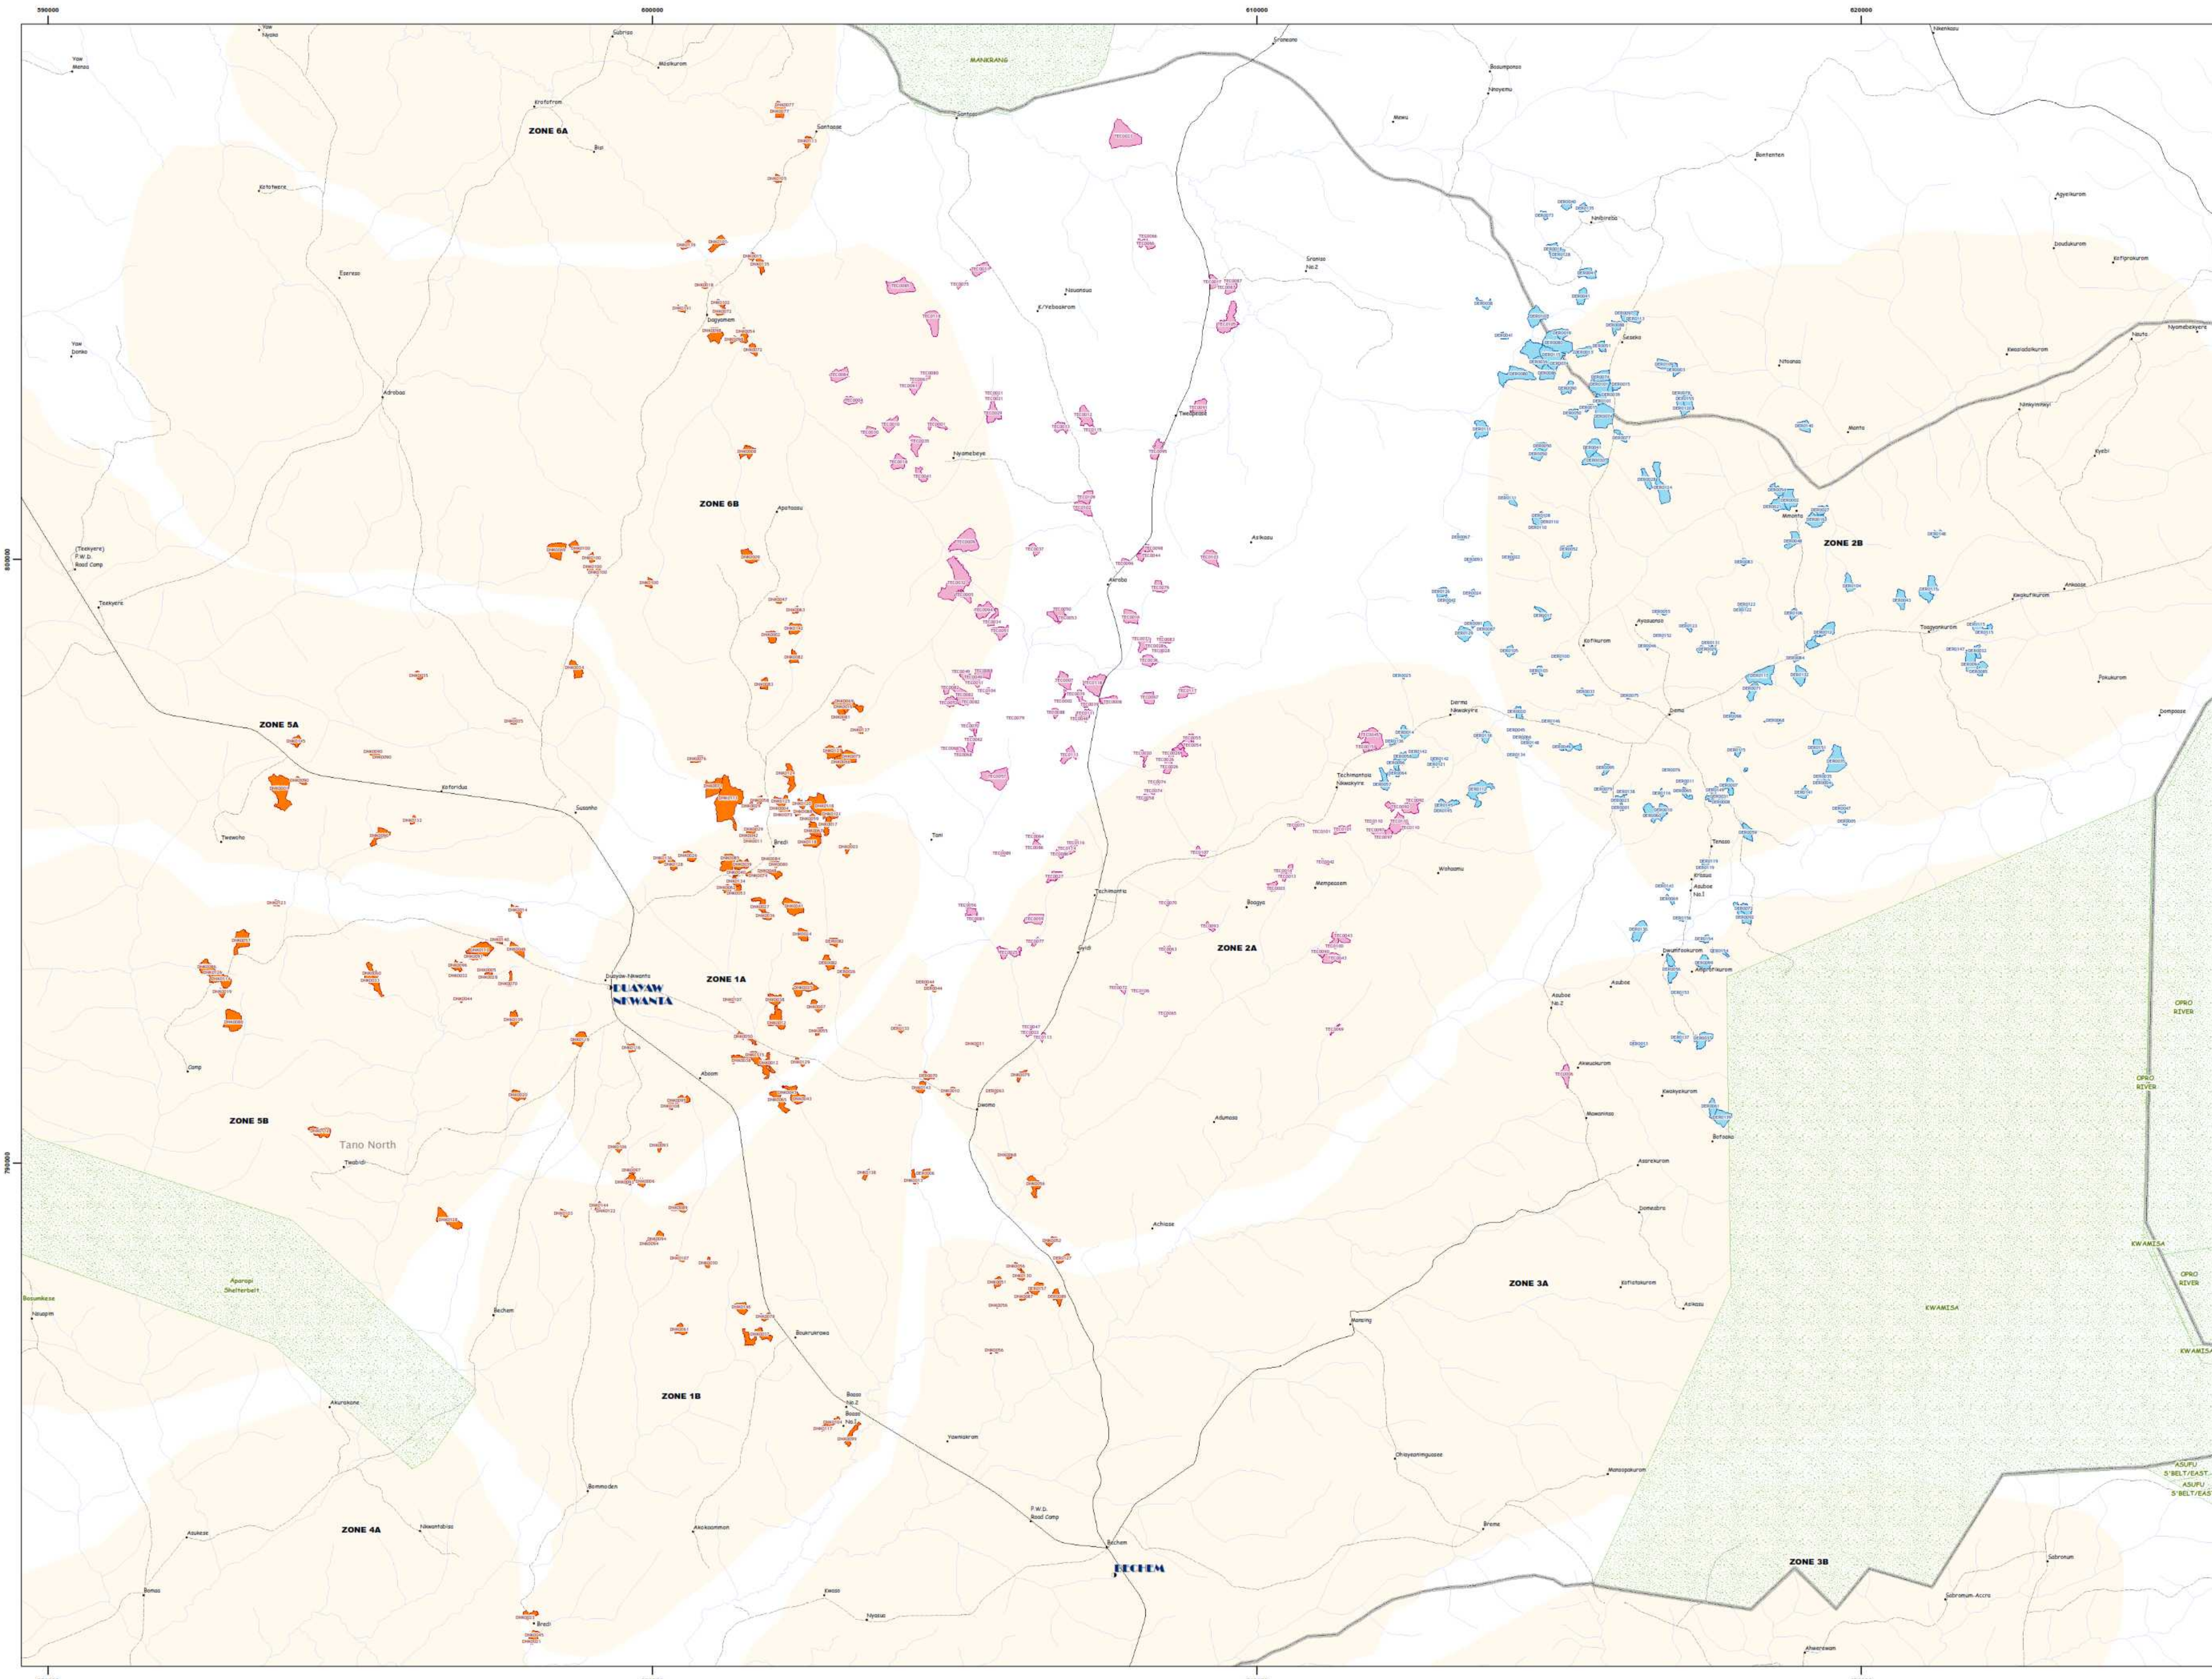

MAP SHOWING DISTRIBUTION OF OIL PALM FARMS BY OWNERSHIP

DUAYAW NKWANTA, BRONG AHAFO REGION, GHANA

Legend

- District Capital
- Settlement
- Major Road
- Minor Road
- River/Stream
- Zone Boundary
- Forest Reserve
- Regional Boundary

ZONE

- DER (Derma)
- DNK (Duayaw Nkwanta)
- TEC (Techimantia)

1:37,562

Produced By:

CERSGIS
CENTER FOR REMOTE SENSING AND GEOGRAPHIC INFORMATION SERVICES

University of Ghana, PMB 17, Legon - Accra
Tel: +233-0302-500301 / 501796
Fax: +233-0302-500310
Email: cersgis@ug.edu.gh
URL: www.cersgis.org