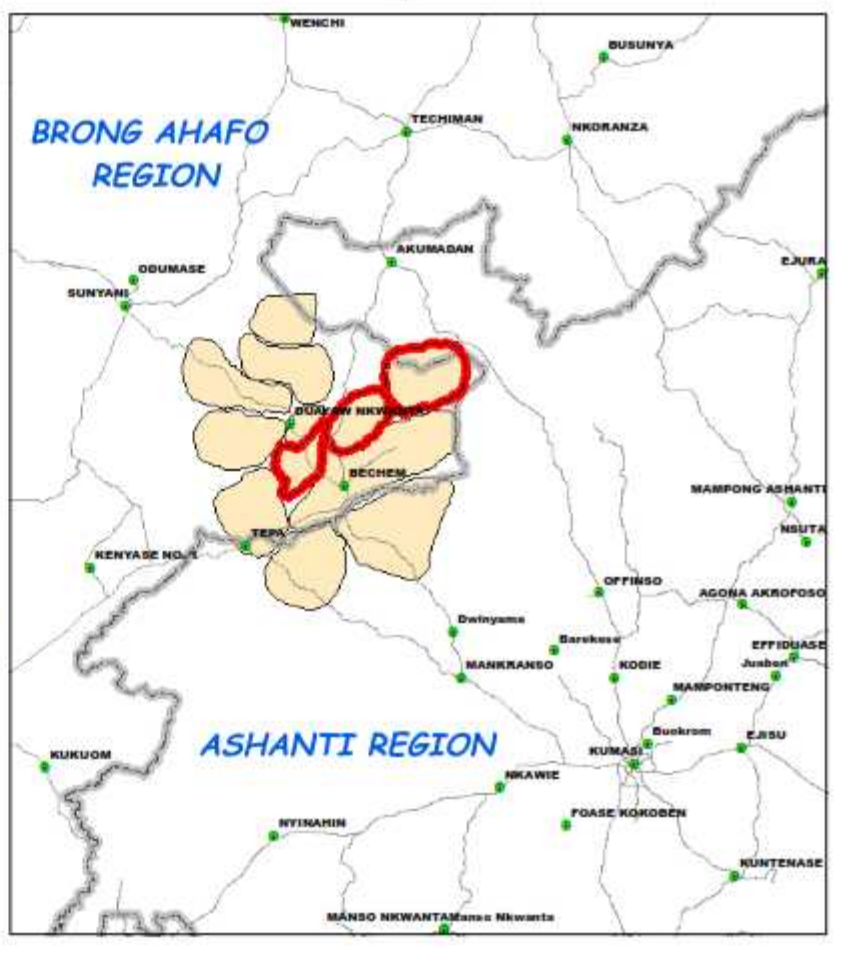

MAP SHOWING DISTRIBUTION OF OIL PALM FARMS BY OWNERSHIP

DUAYAW NKWANTA, BRONG AHAFO REGION, GHANA

Legend

- District Capital
- Settlement
- Major Road
- Minor Road
- River/Stream
- Zone Boundary
- Forest Reserve
- Regional Boundary

ZONE

- DER (Derma)
- DNK (Duayaw Nkwanta)
- TEC (Techimantia)

1:37,562

Produced By:

CERSGIS
CENTER FOR REMOTE SENSING AND GEOGRAPHIC INFORMATION SERVICES

University of Ghana, PMB 17, Legon - Accra
Tel: +233-0302-500301 / 501796
Fax: +233-0302-500310
Email: cersgis@ug.edu.gh
URL: www.cersgis.org