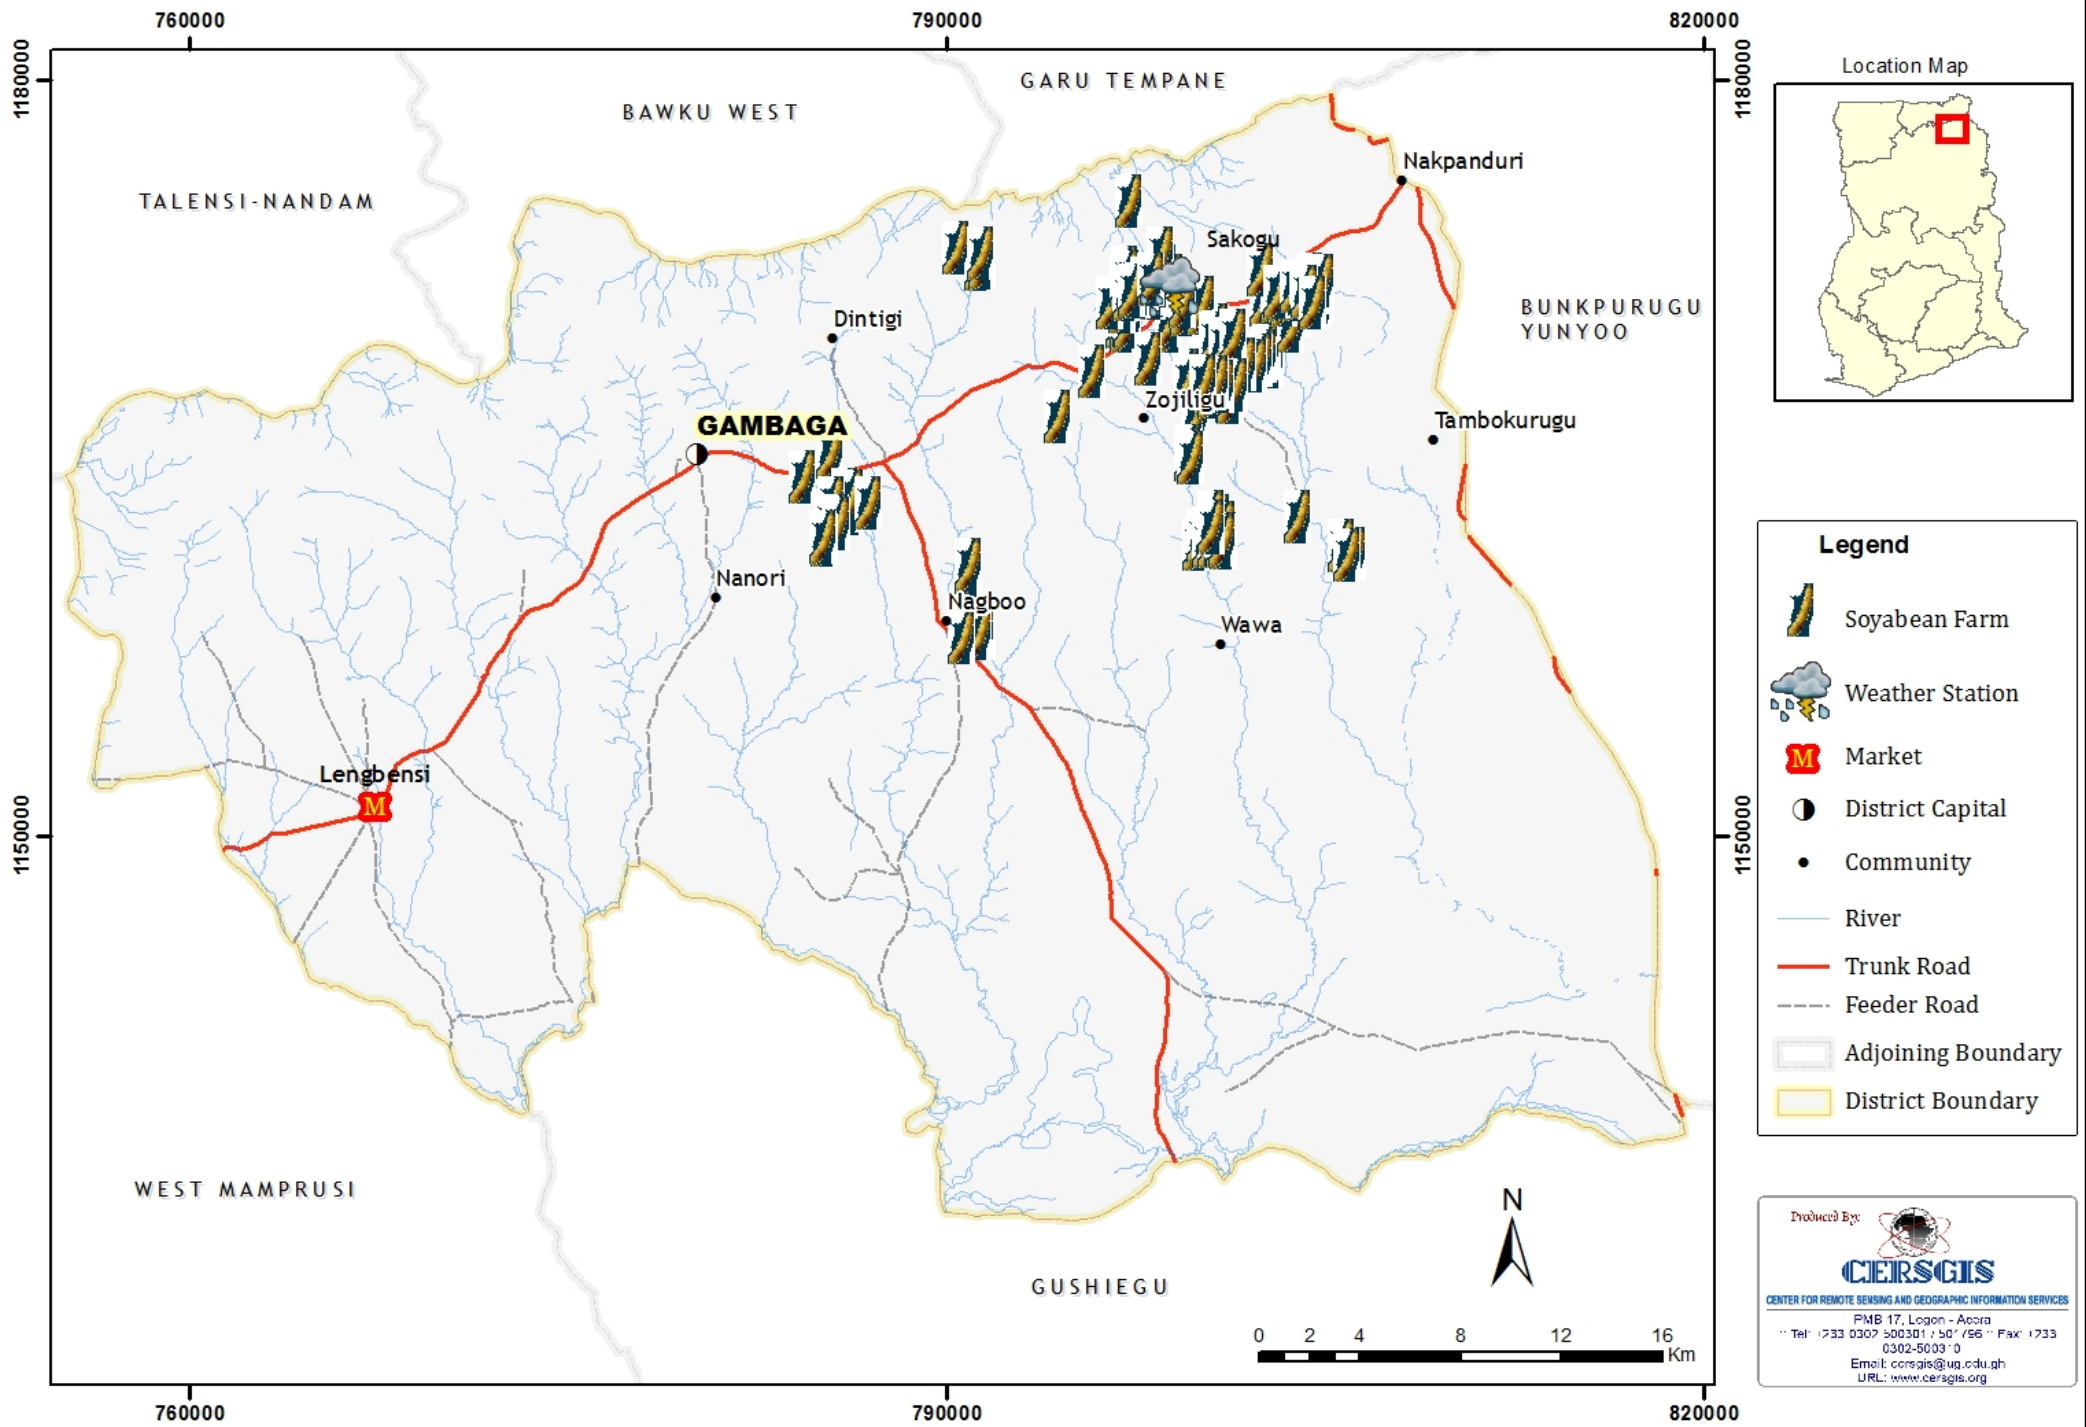

MAPPED SOYABEAN FARMS, MARKET AND WEATHER STATION IN THE NORTHERN REGION

Legend

- Soybean Farm
- Weather Station
- Market
- District Capital
- Community
- River
- Trunk Road
- Feeder Road
- Adjoining Boundary
- District Boundary