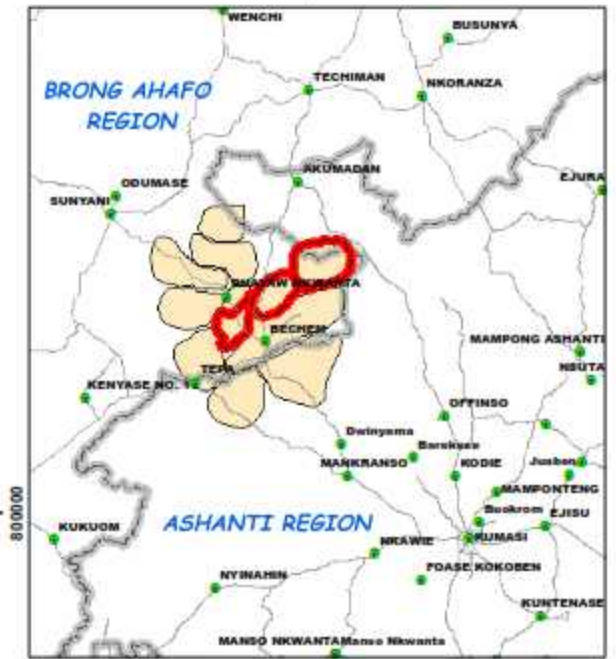

OIL PALM FARM ZONES MAP

MAP SHOWING DISTRIBUTION OF FARMS BY THEIR PLANTING AGES

BRONG AHAFO REGION, GHANA