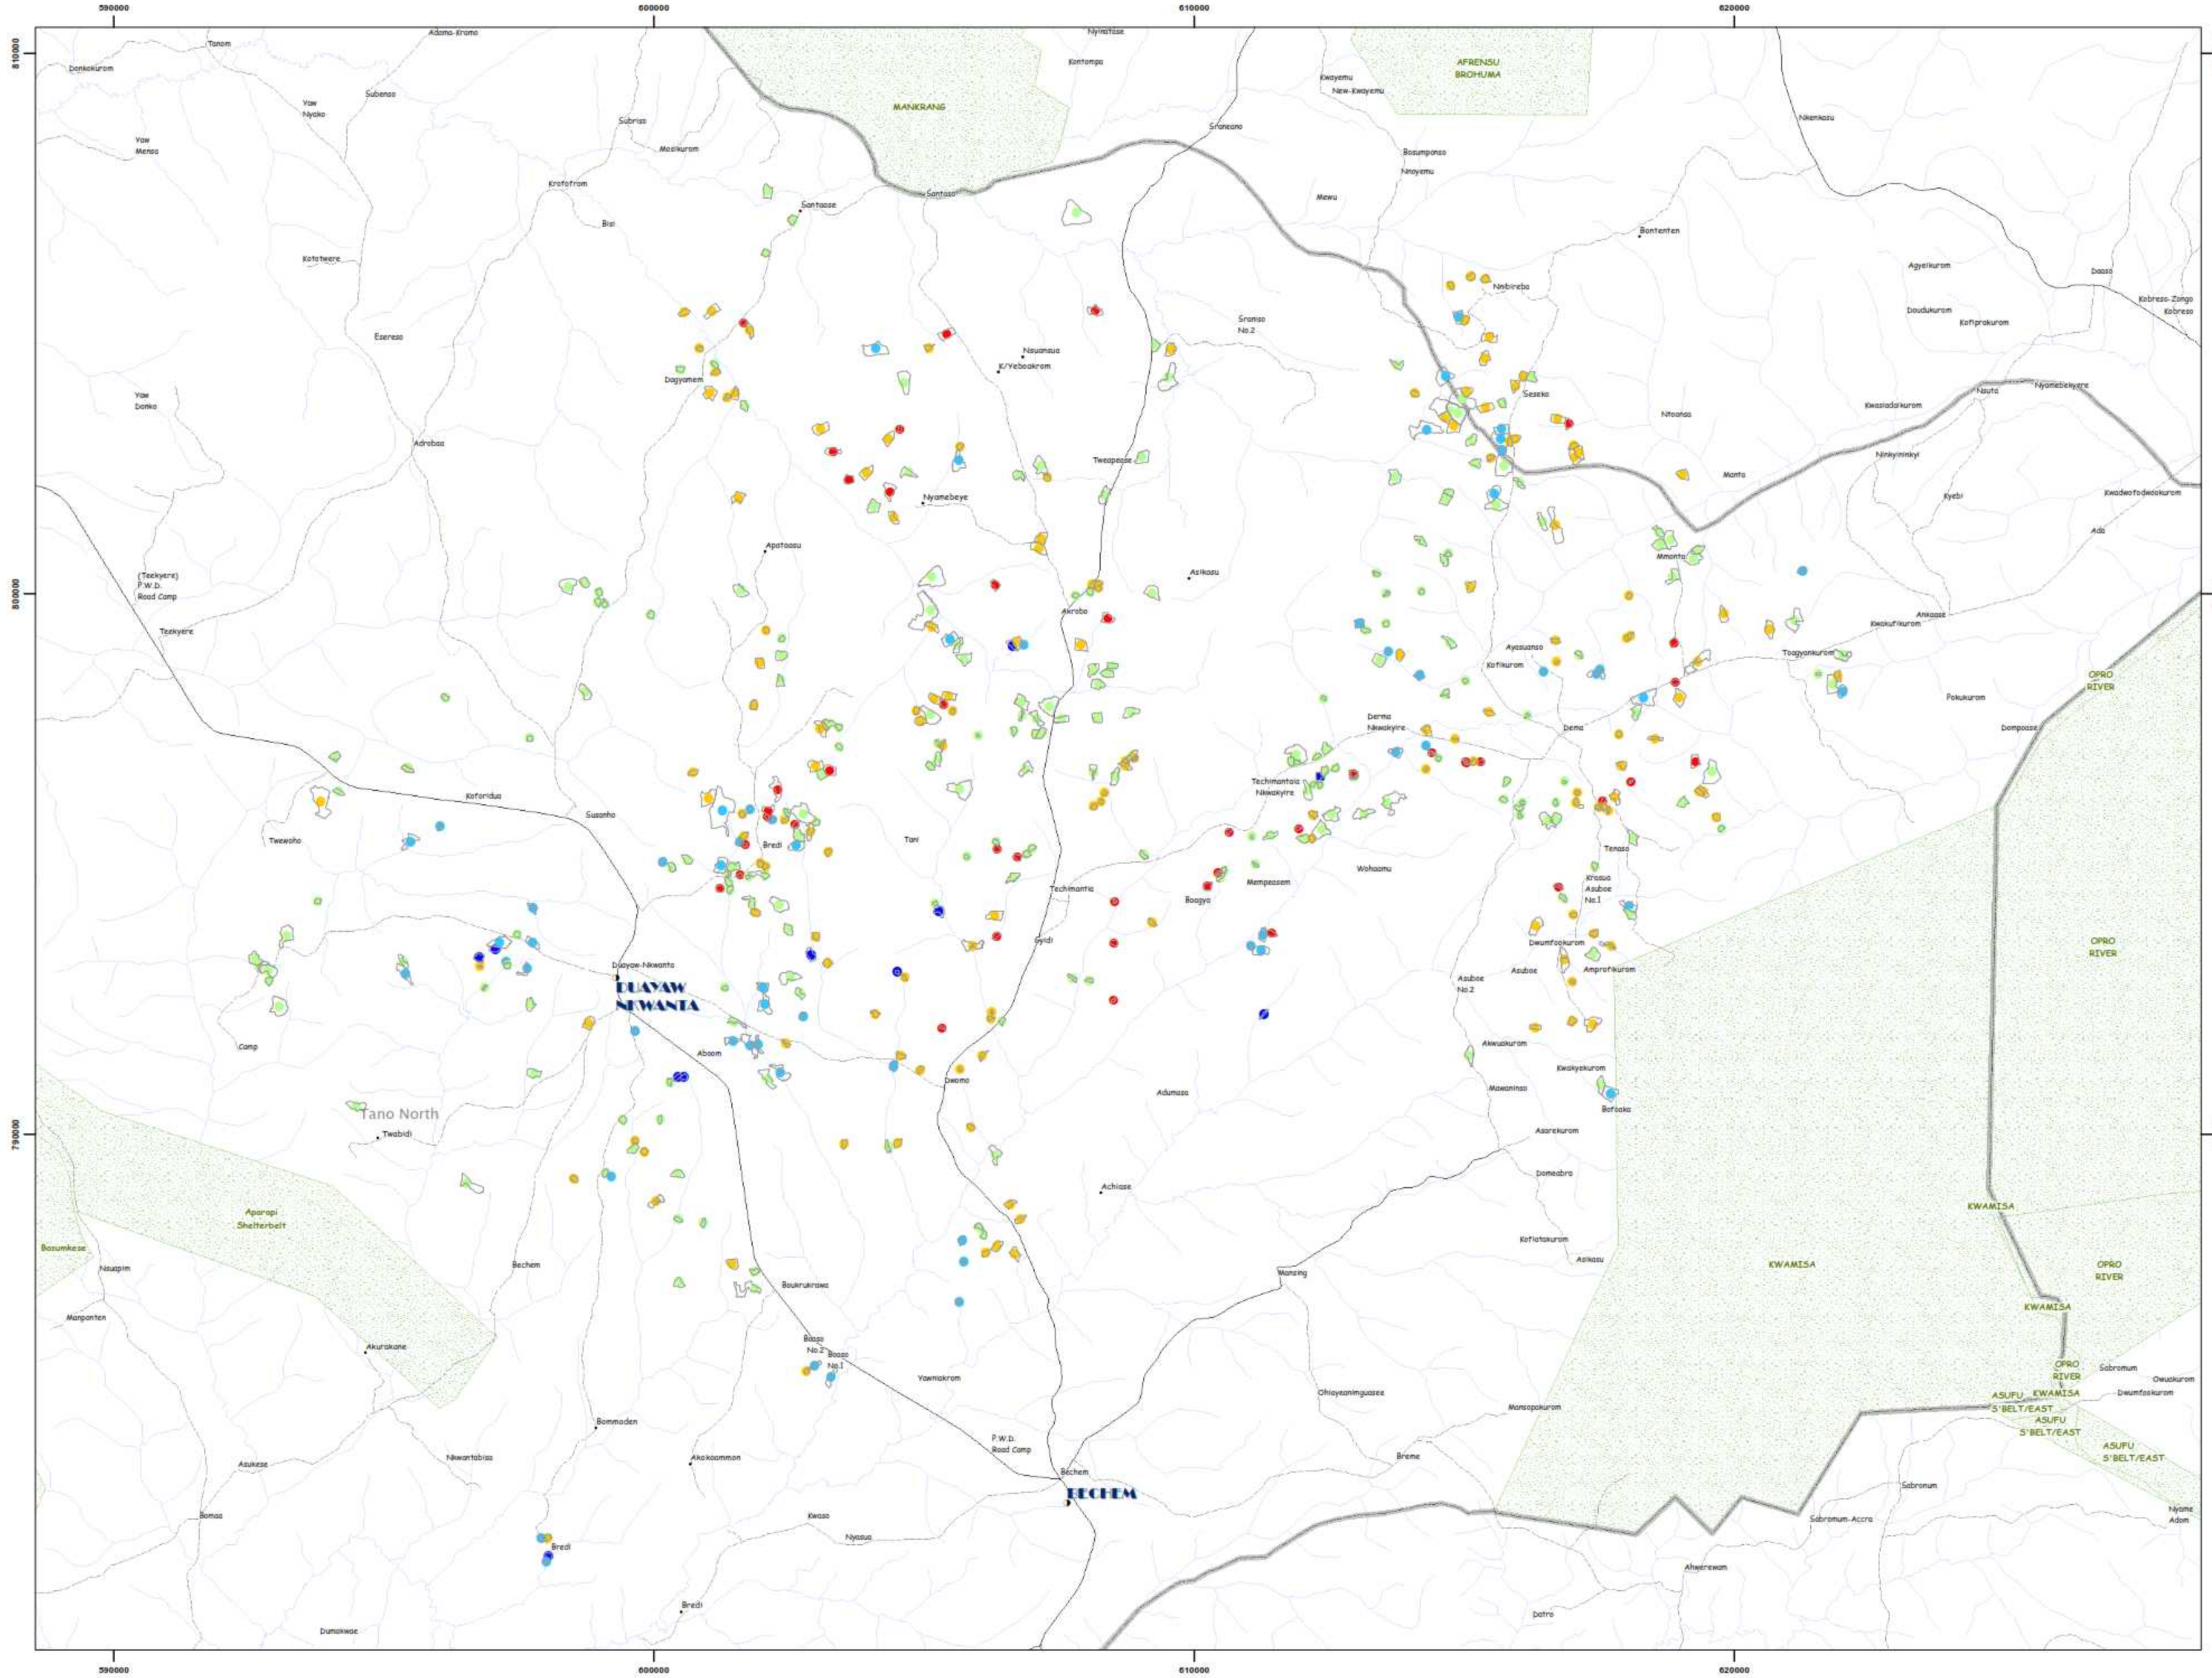

OIL PALM FARM ZONES MAP

MAP SHOWING DISTRIBUTION OF FARMS BY THEIR PLANTING AGES

BRONG AHAFO REGION, GHANA

Legend

Planting Age (Years)

- 0 - 4
- 5 - 6
- 7 - 8
- 9 - 11
- 12 - 19

- District Capital
- Major Road
- --- Minor Road
- River/Stream
- Surveyed Farms
- ▭ Regional Boundary
- ▨ Forest Reserve

Produced By:

CERSGIS
CENTER FOR REMOTE SENSING AND GEOGRAPHIC INFORMATION SERVICES

University of Ghana, PMB 17, Legon - Accra
Tel: +233-0302-500301 / 501796
Fax: +233-0302-500310
Email: cersgis@ug.edu.gh
URL: www.cersgis.org