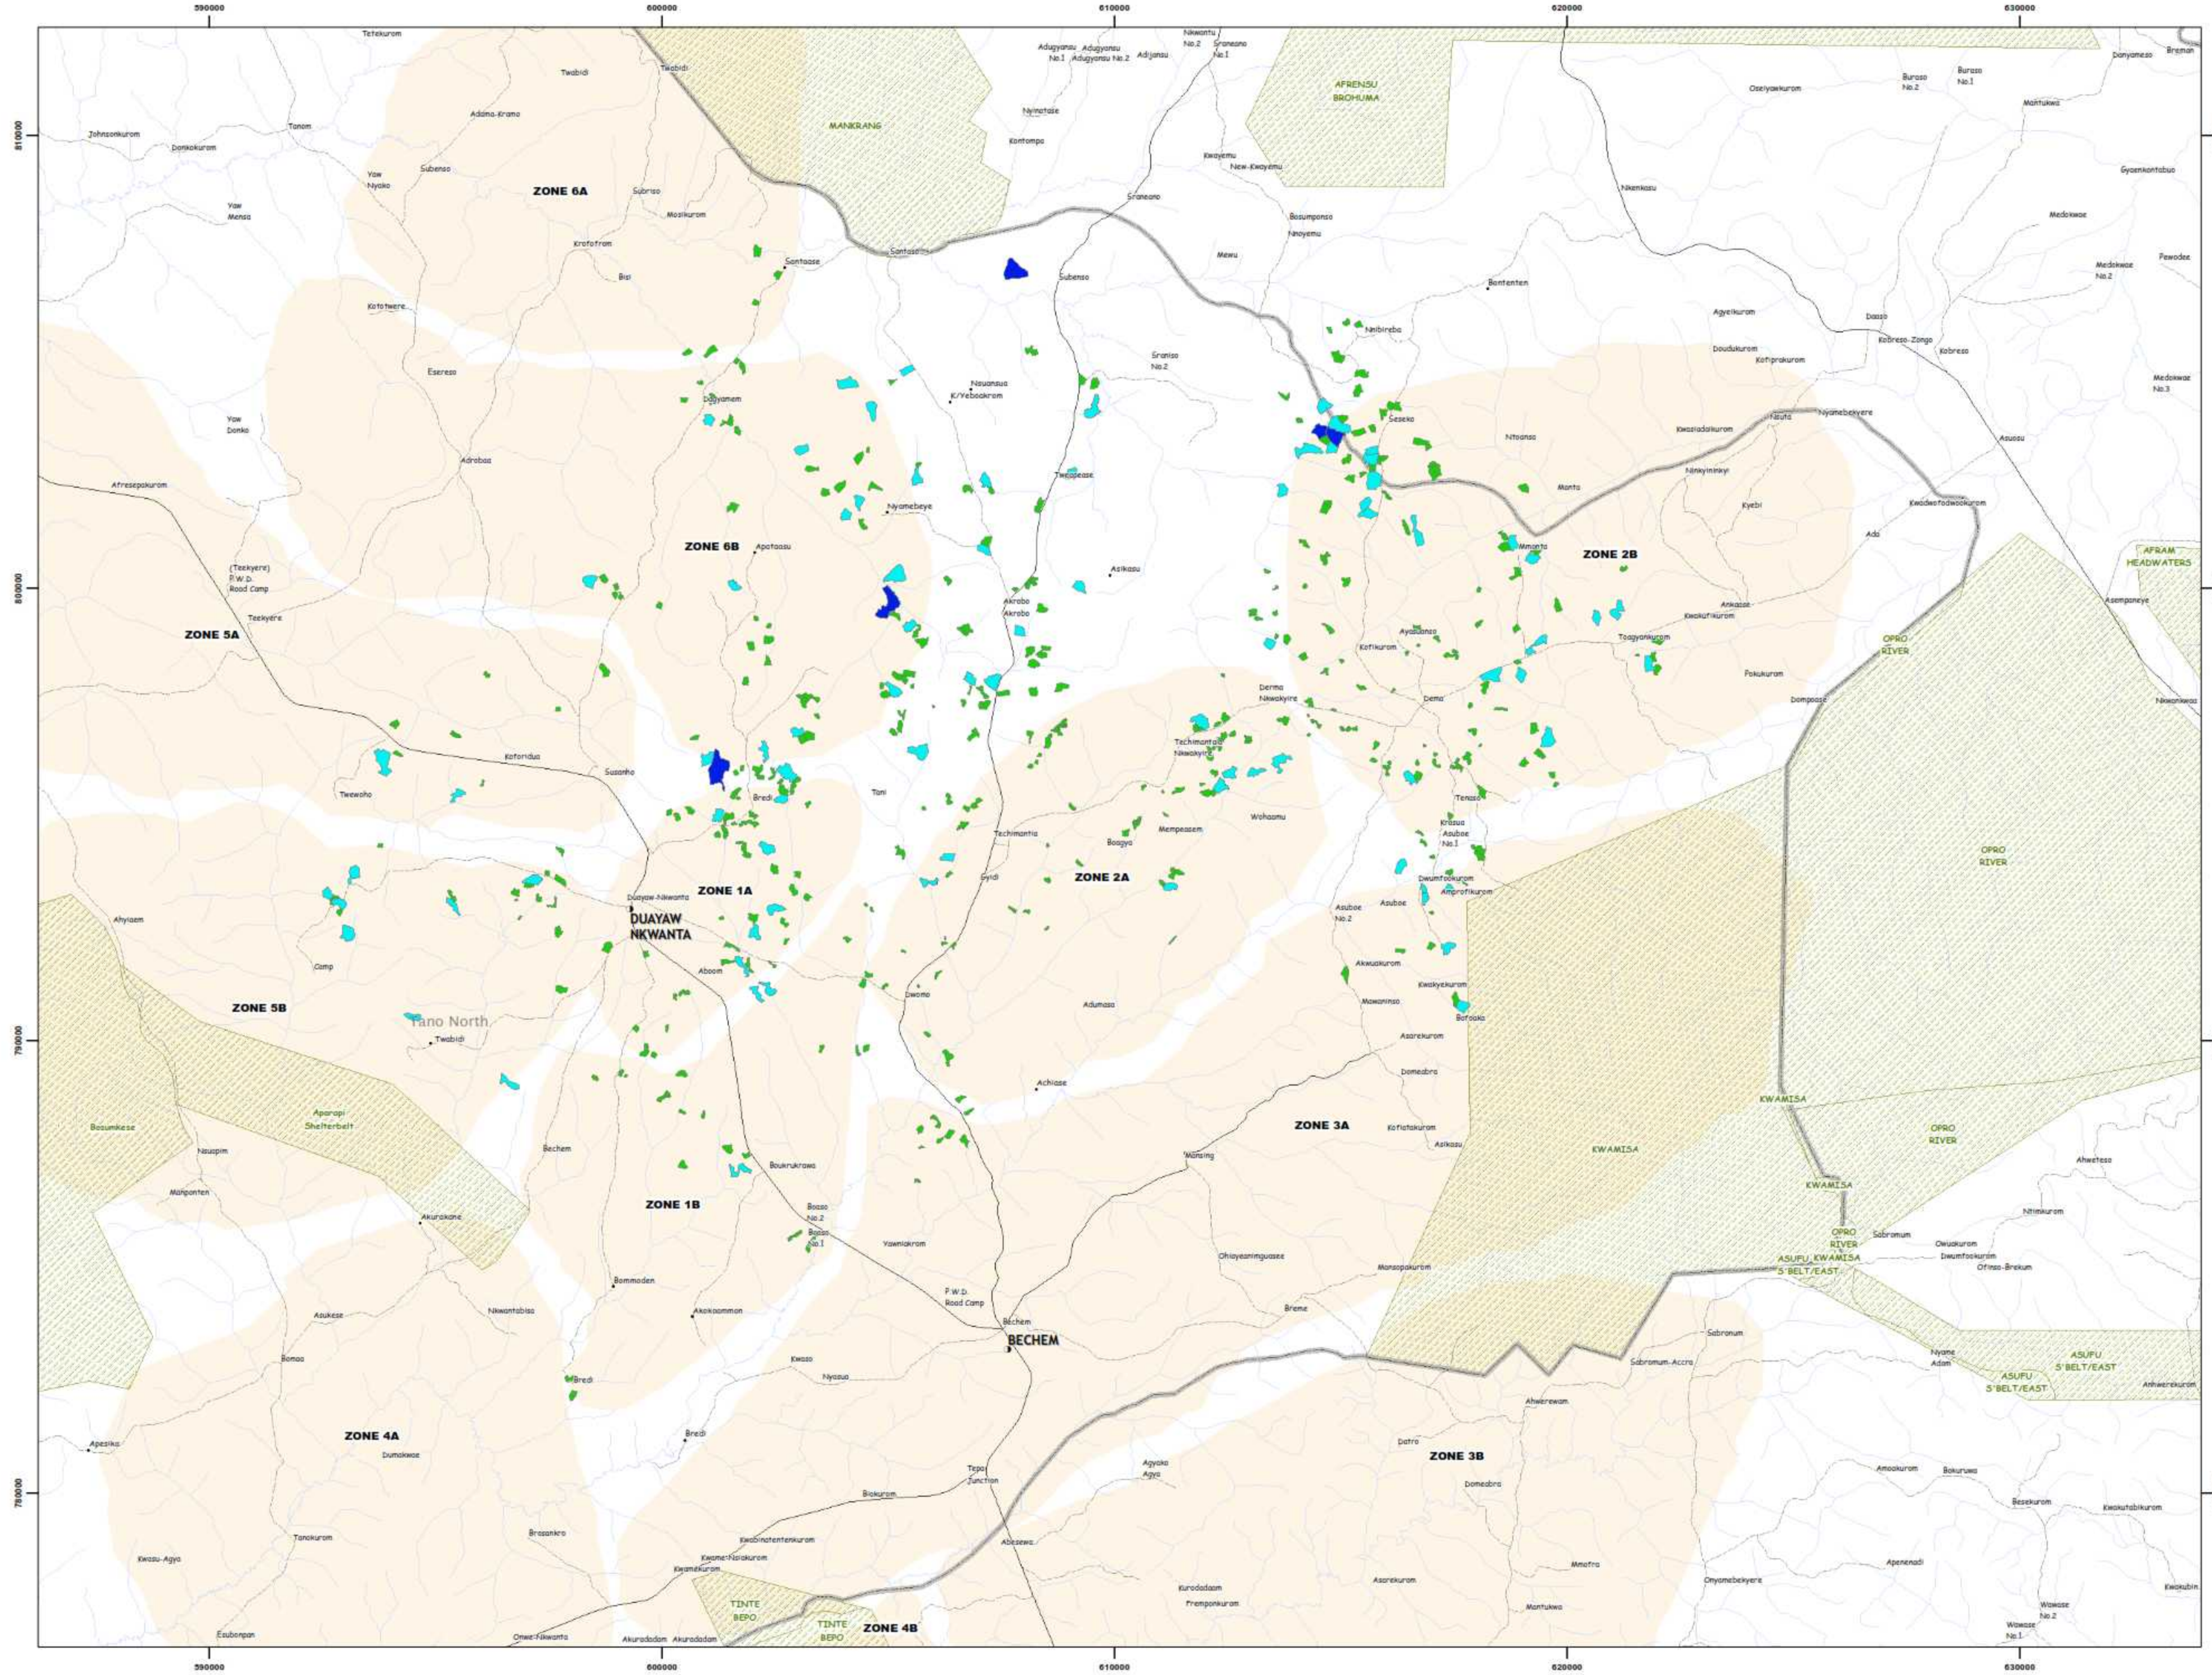

OIL PALM FARM ZONES MAP

MAP SHOWING DISTRIBUTION OF FARMS BY THEIR AREAS IN HECTARES

BRONG AHAFO REGION, GHANA

Legend

- District Capital
- Major Road
- --- Minor Road
- River/Stream

Area (Hectares)

- 0.190989 - 4.000000
- 4.000001 - 15.000000
- 15.000001 - 21.906401

- ▭ Regional Boundary
- ▨ Forest Reserve
- ▭ Zone Boundary

1:70,000

Produced By:

CERSGIS
CENTER FOR REMOTE SENSING AND GEOGRAPHIC INFORMATION SERVICES

University of Ghana, PMB 17, Legon - Accra
Tel: +233-0302-500301 / 501796
Fax: +233-0302-500310
Email: cersgis@ug.edu.gh
URL: www.cersgis.org