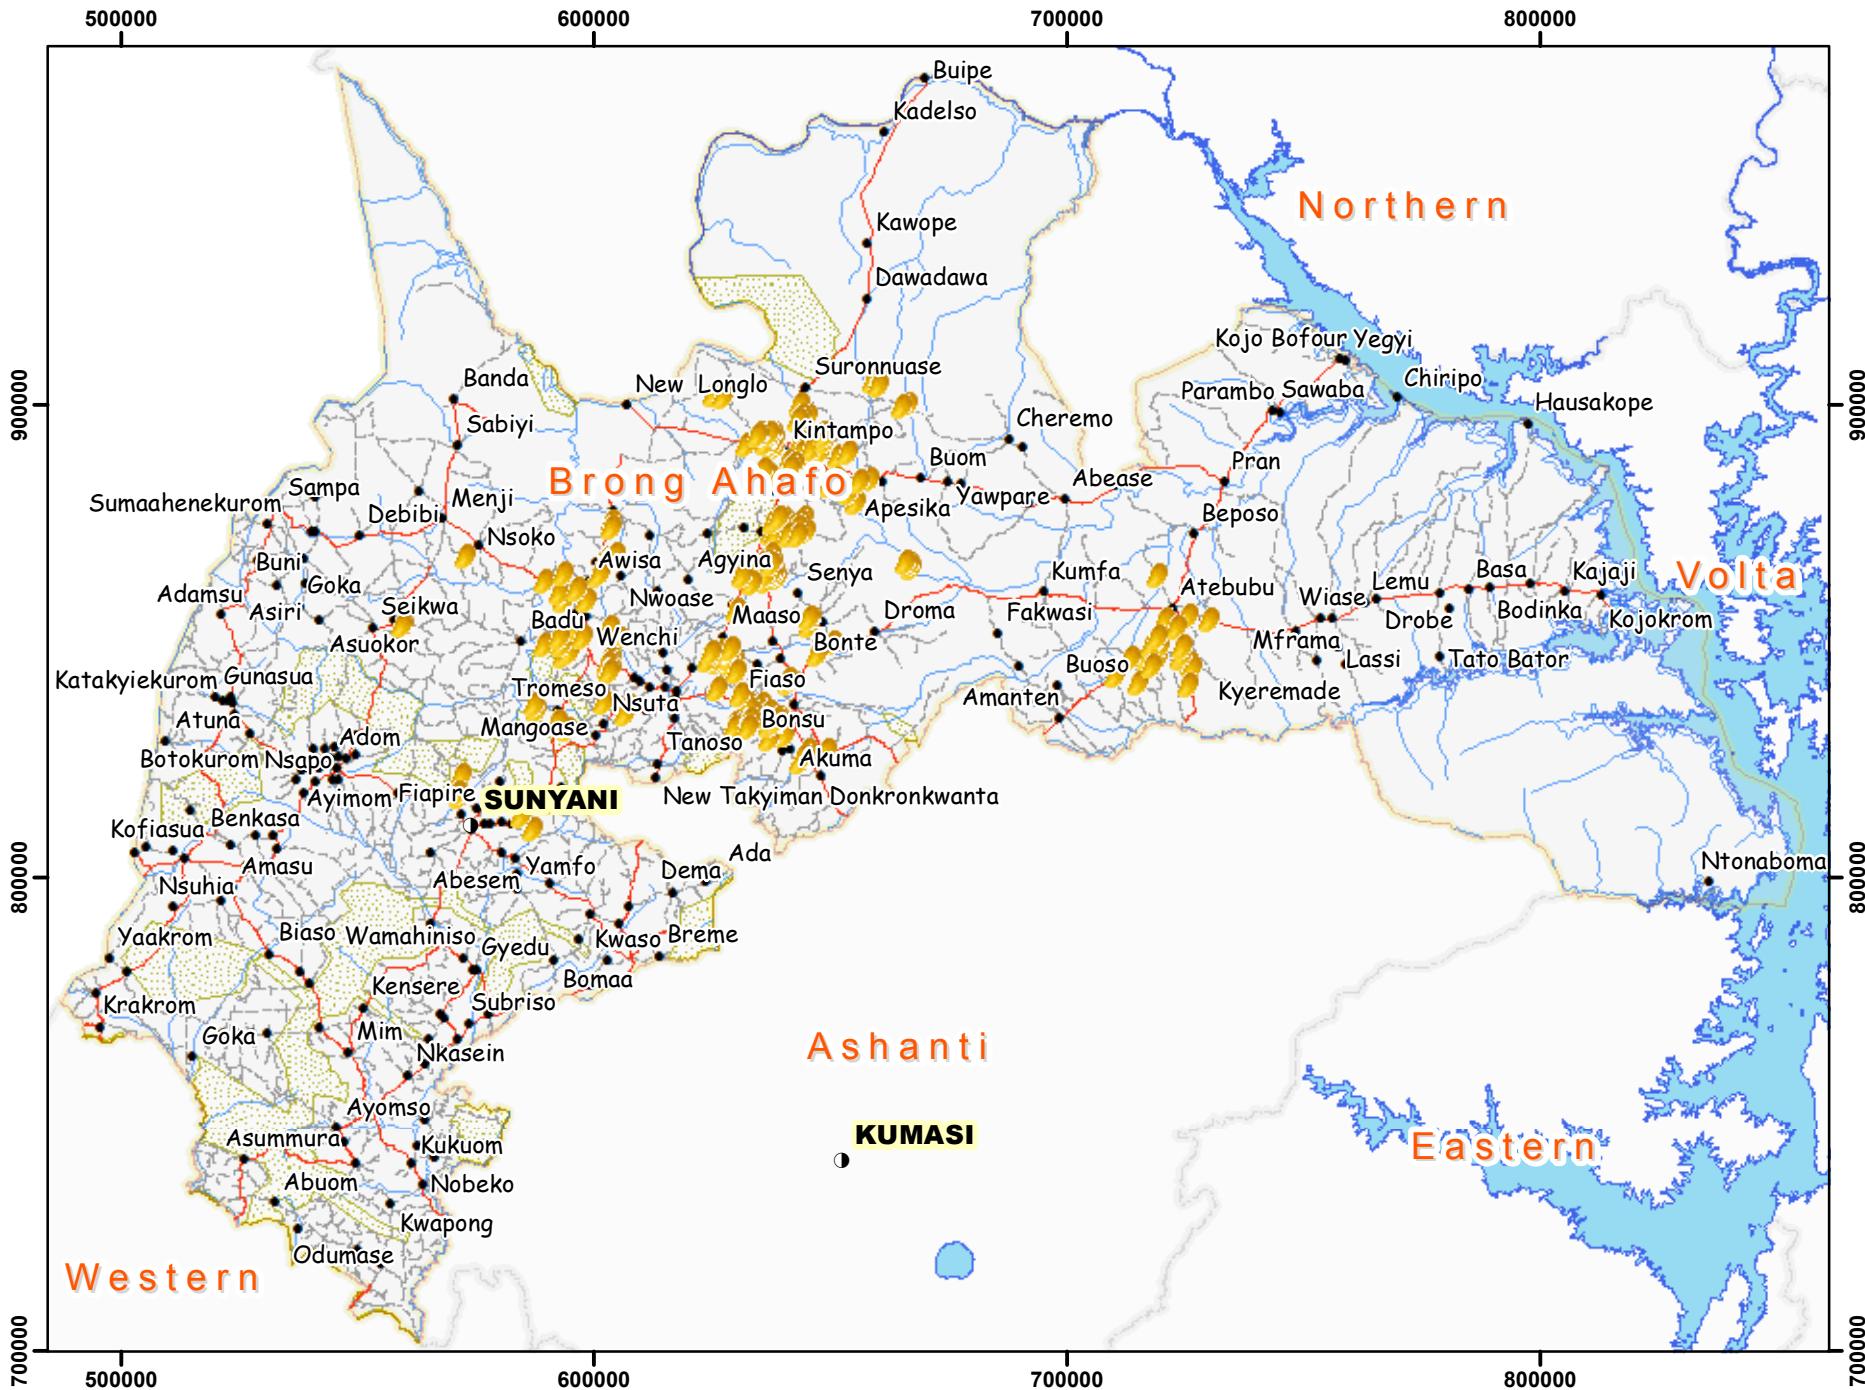

MAPPED MANGO FARMS IN BRONG AHAFO REGION

1:1,600,000

Legend

- Communities
- Regional Capitals
- Mango Farms
- Feeder Road
- Trunk Road
- River
- Lake
- Regional Boundary
- ▨ Forest Reserves
- Adjoining Boundary

Produced By:

CIERSGIS
 CENTER FOR REMOTE SENSING AND GEOGRAPHIC INFORMATION SERVICES

University of Ghana, PMB 17, Legon - Accra
 : Tel: +233-0302-500301 / 501796
 : Fax: +233-0302-500310
 Email: cersgis@ug.edu.gh
 URL: www.cersgis.org