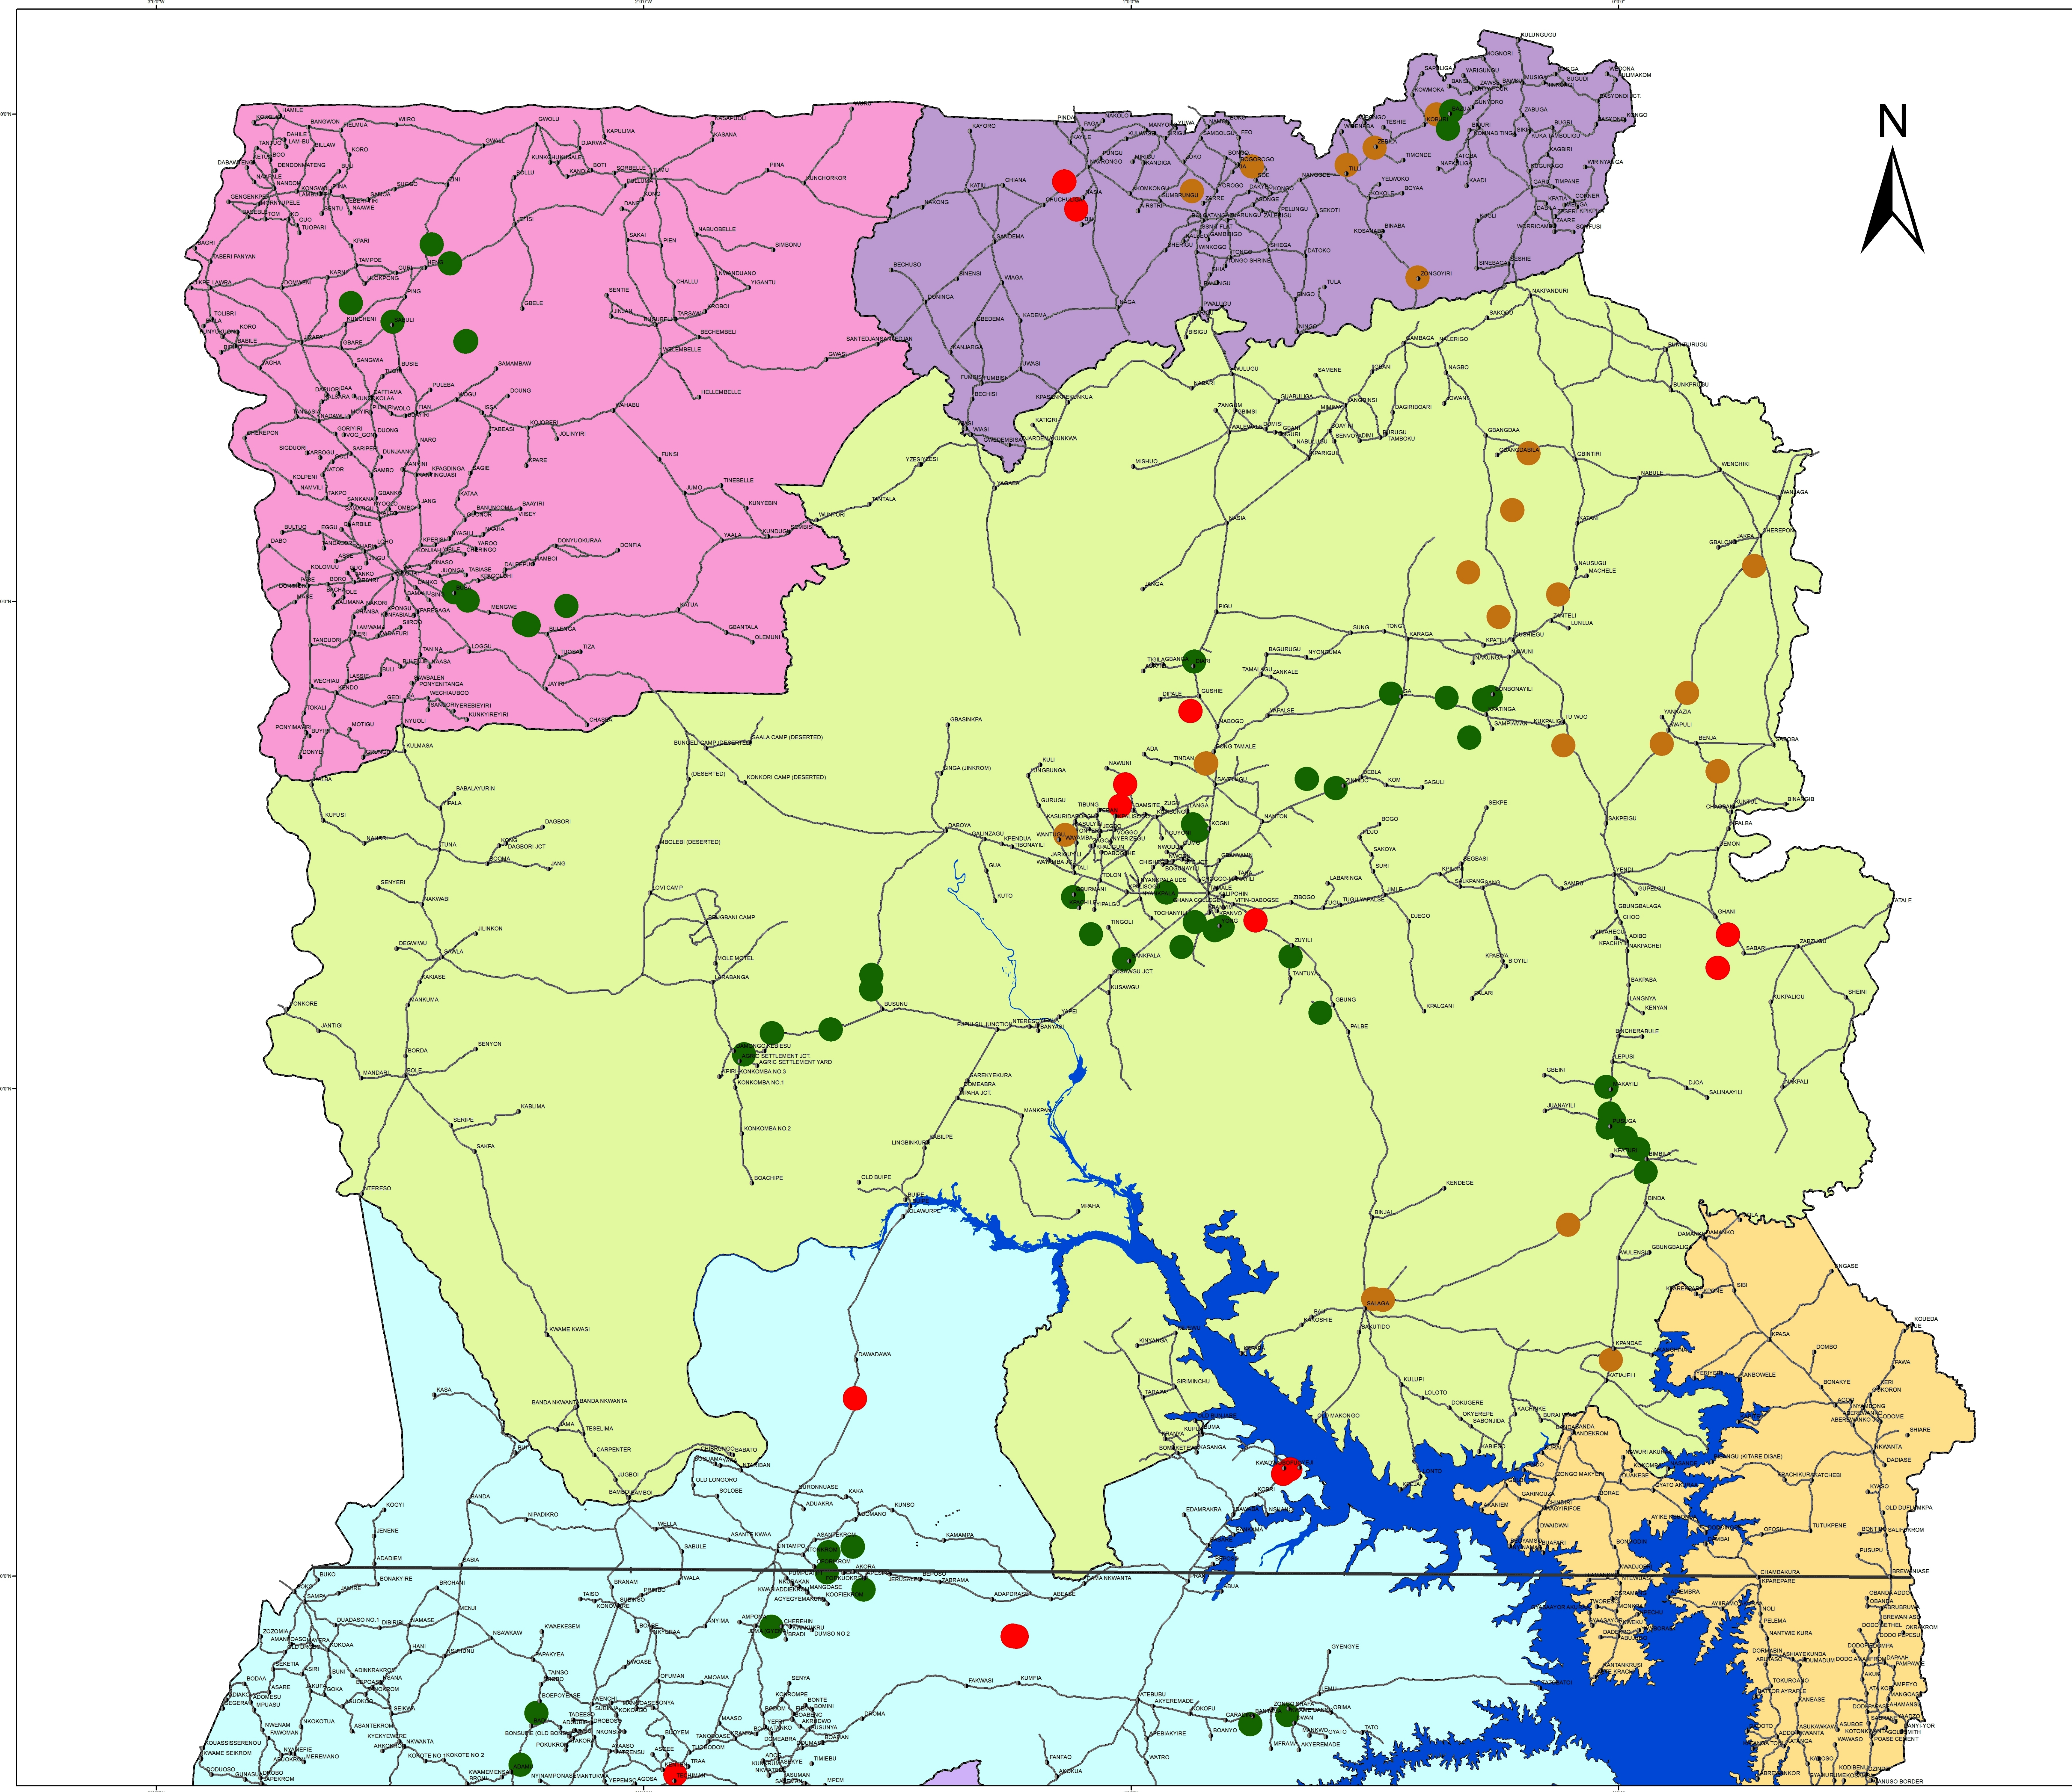

A map of Ghana showing ADVANCE Demonstration sites 2012

Legend

— 8th Parallel

— Roads

Demos

Commodities

Maize

Rice

Soya

Volta Lake

Regions