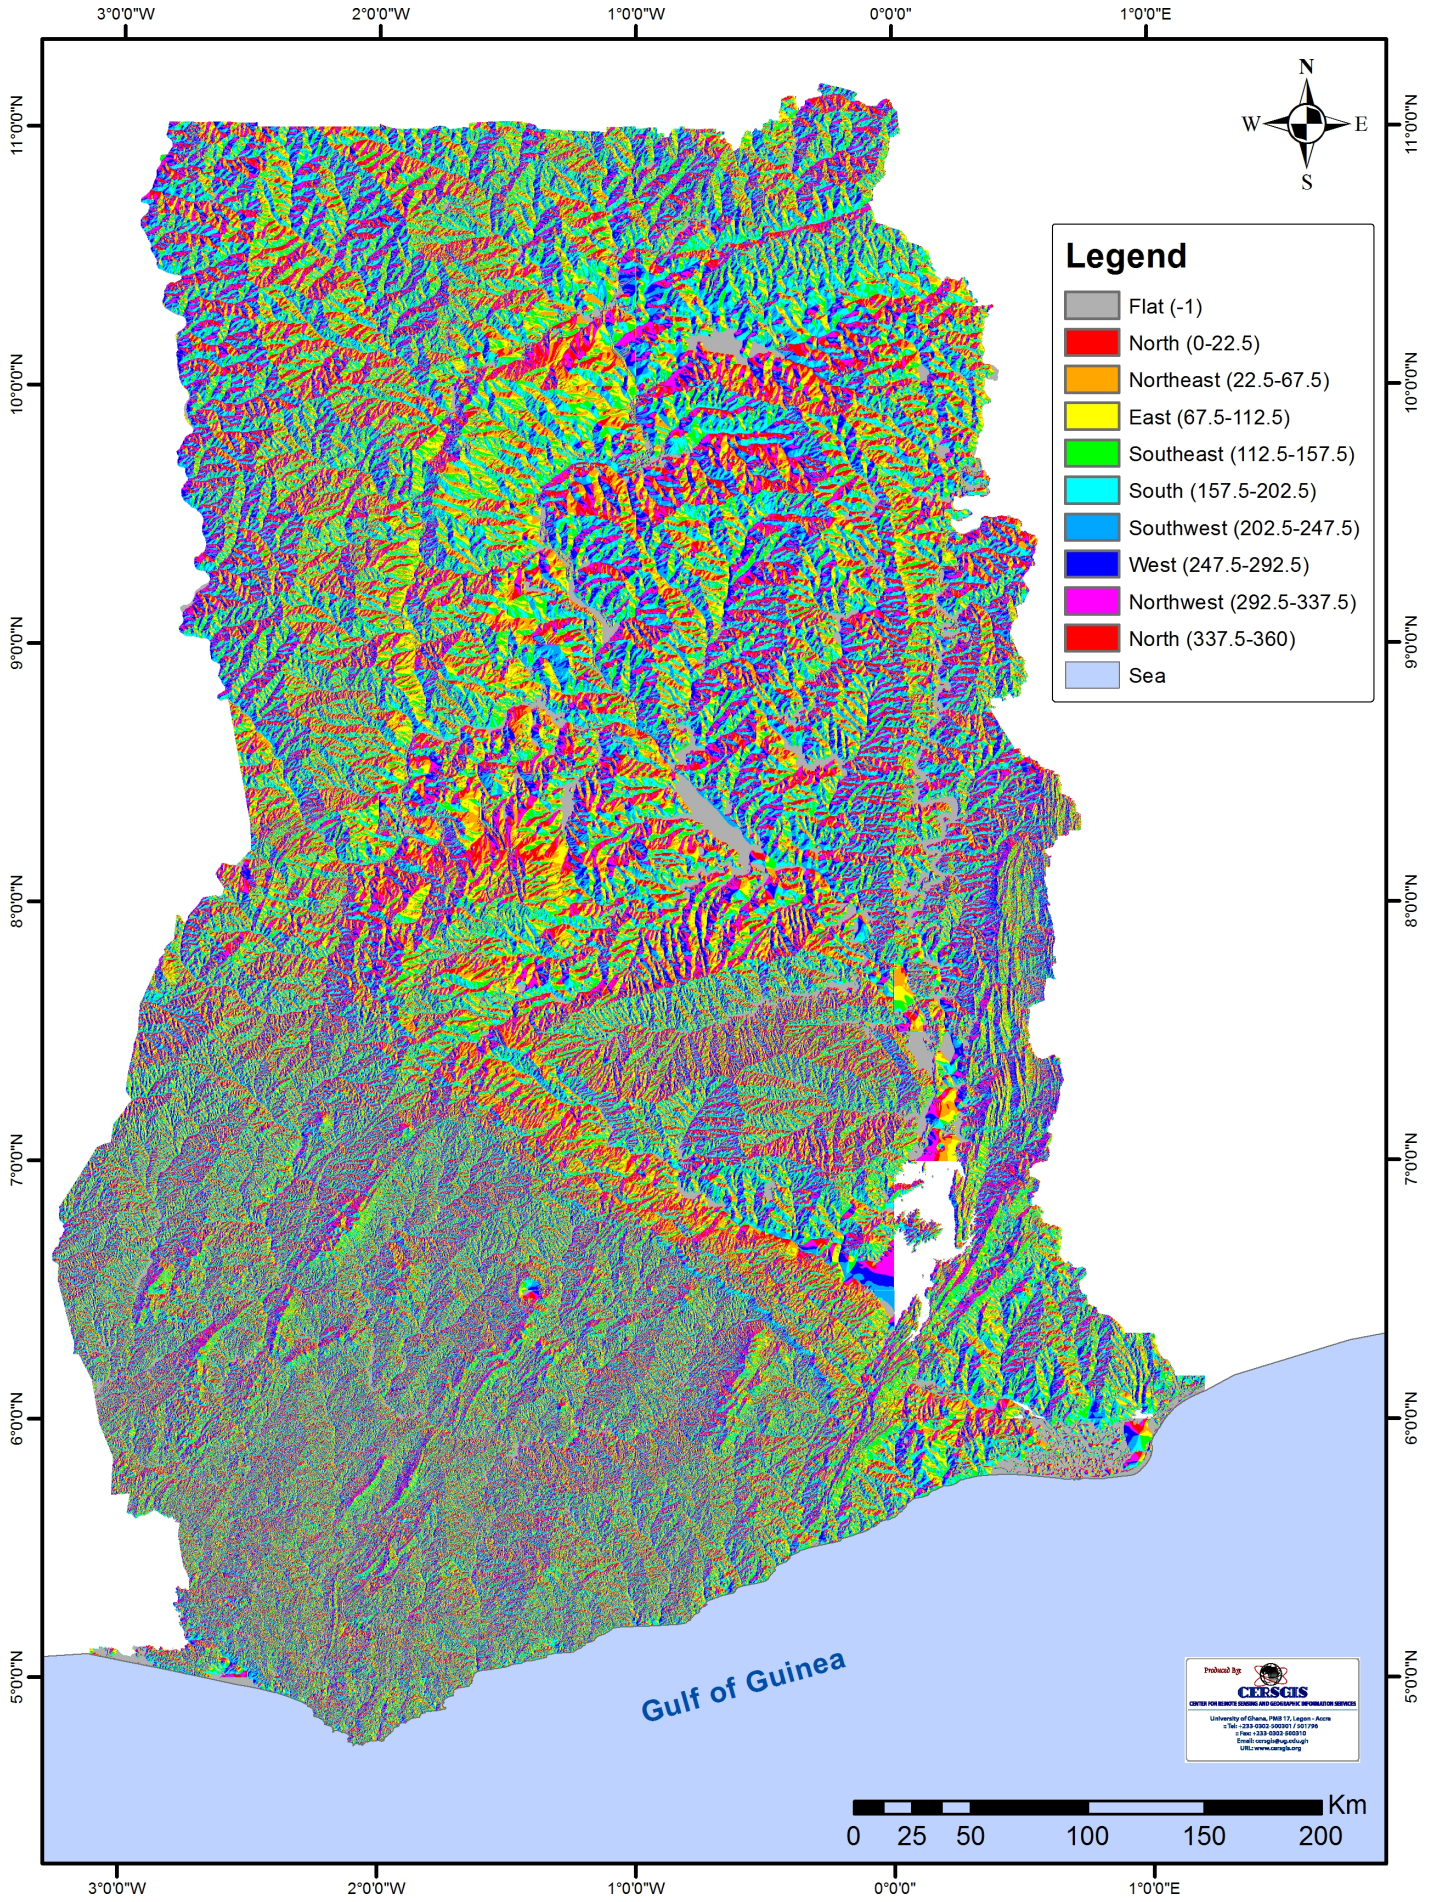

ASPECT MAP OF GHANA