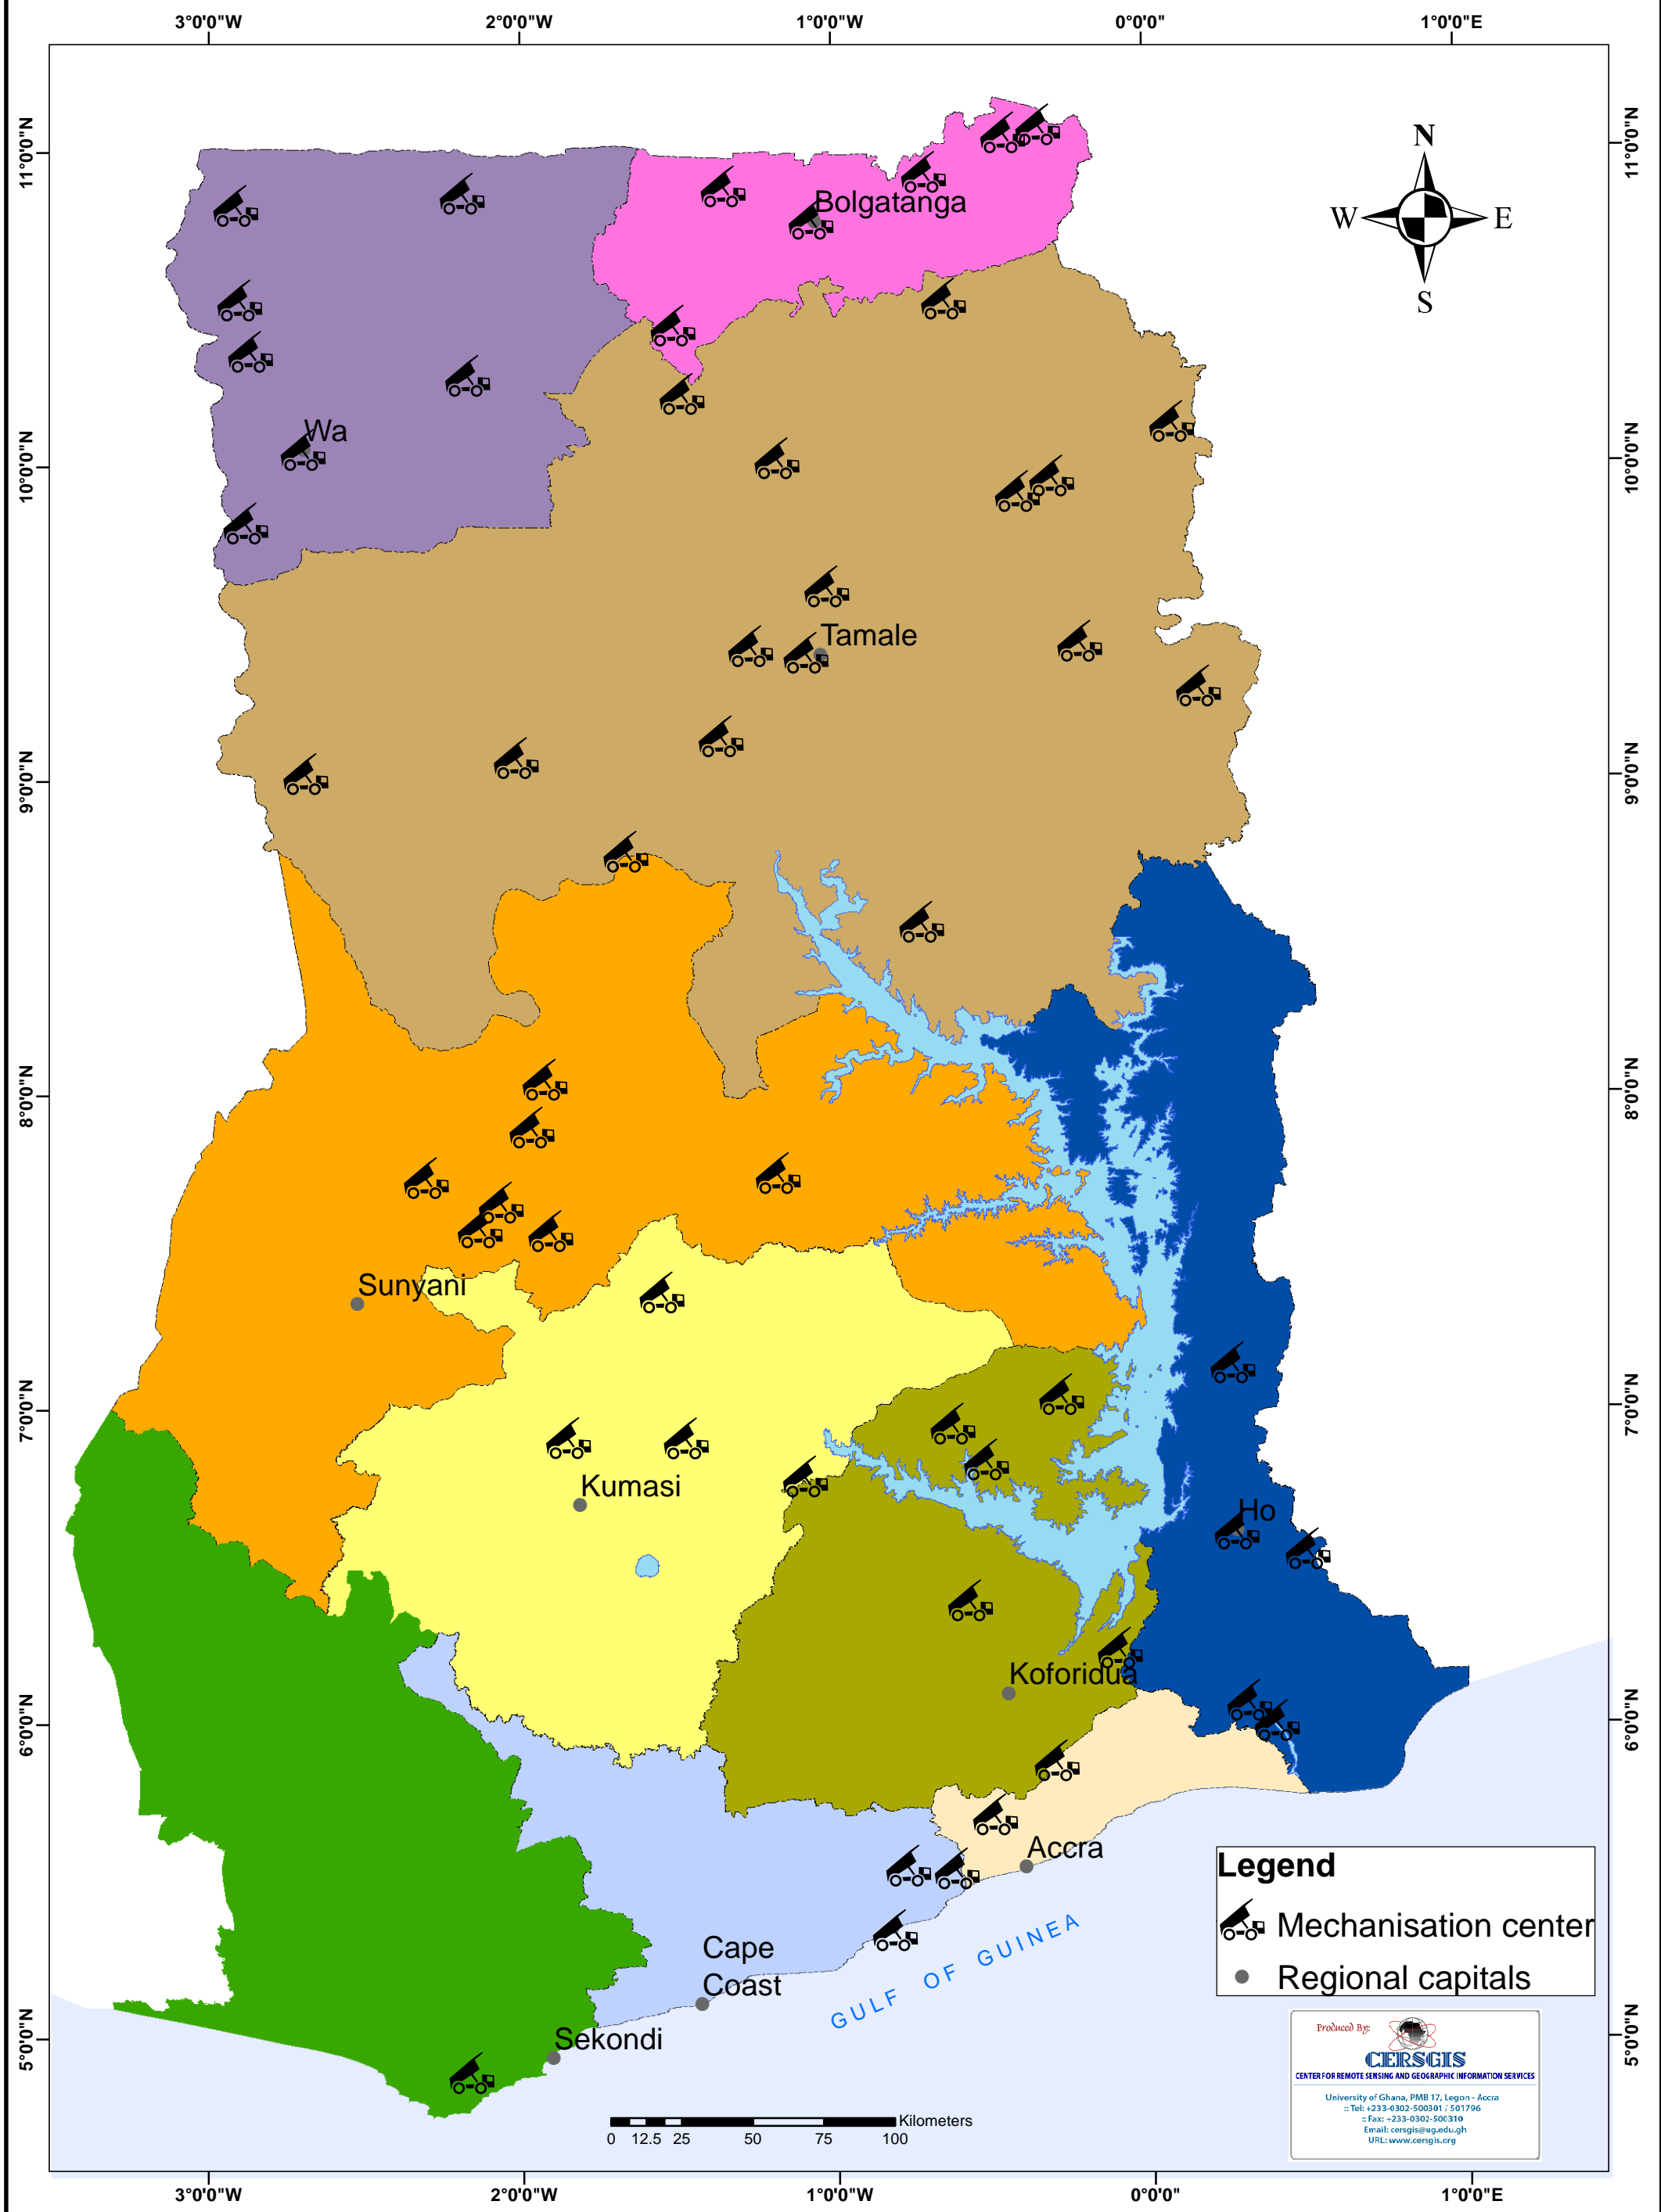

MAP OF GHANA SHOWING MECHANISATION CENTERS

Legend
● Mechanisation center
● Regional capitals

Produced By:
CERSGIS
CENTER FOR REMOTE SENSING AND GEOGRAPHIC INFORMATION SERVICES
University of Ghana, PMB 17, Legon - Accra
Tel: +233-0302-500301 / 501796
Fax: +233-0302-500310
Email: cersgis@ug.edu.gh
URL: www.cersgis.org