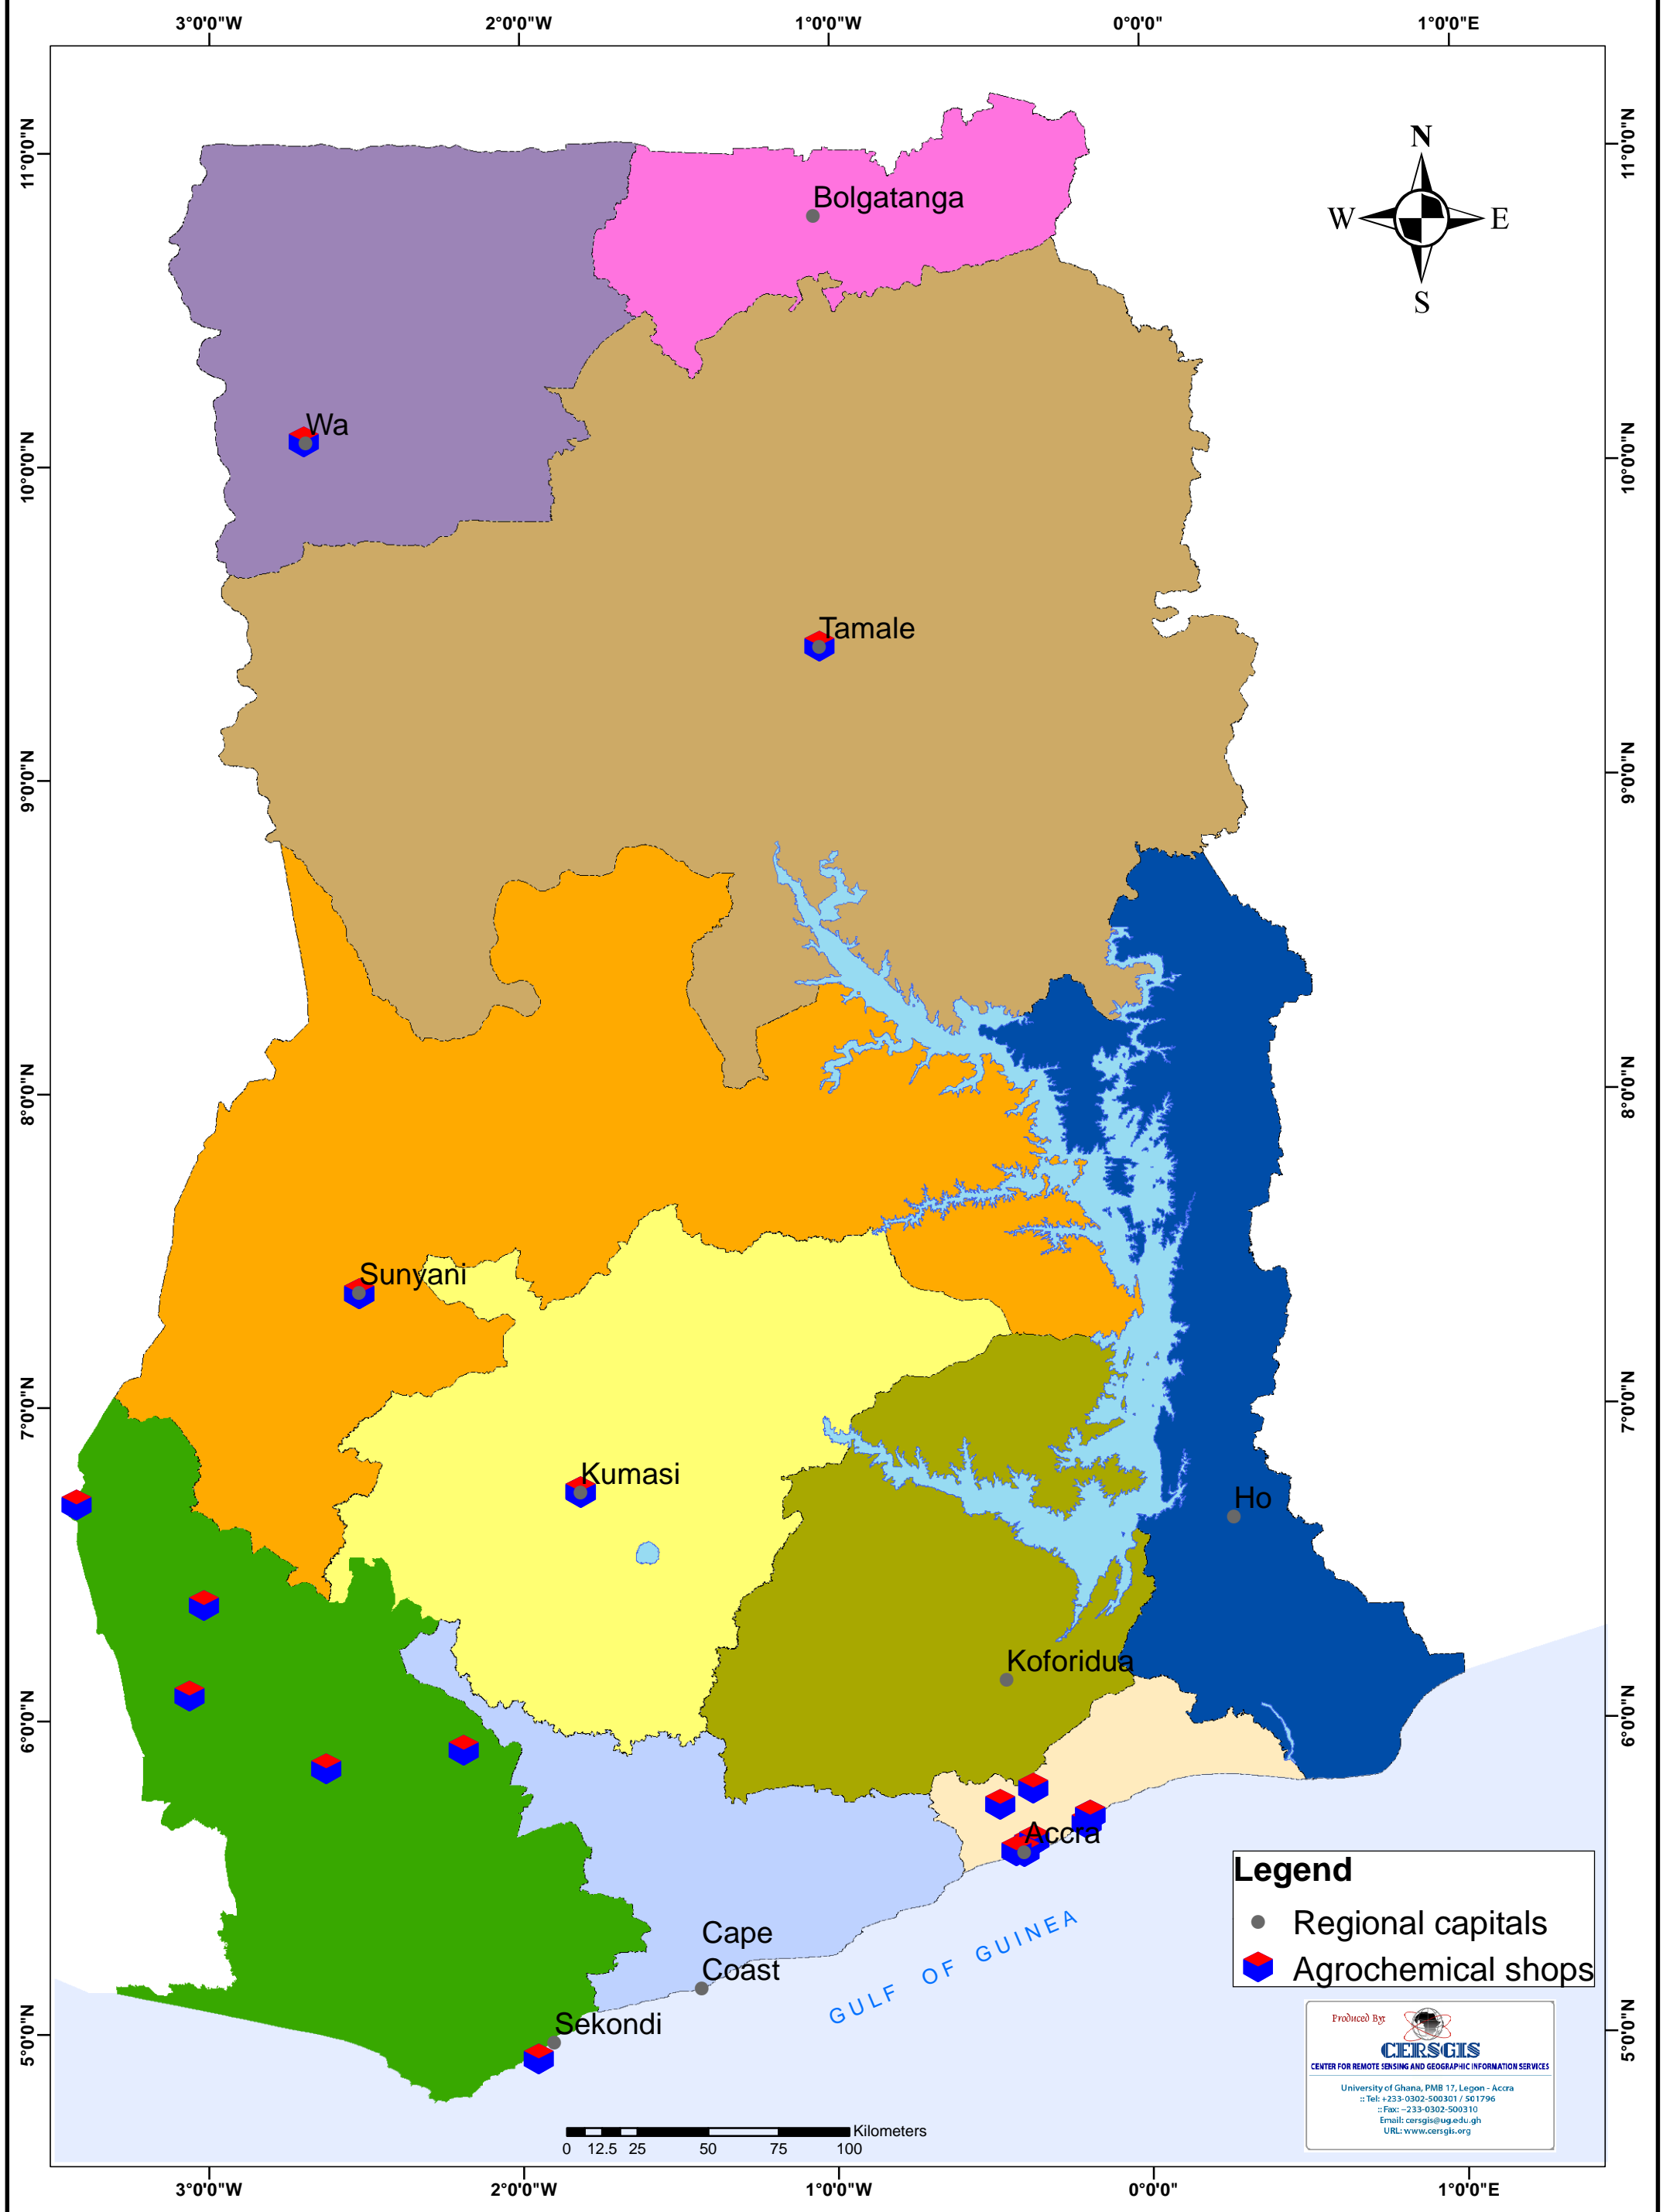

MAP OF GHANA SHOWING AGROCHEMICAL SHOPS

Legend
● Regional capitals
📦 Agrochemical shops

Produced By:
CERSGIS
CENTER FOR REMOTE SENSING AND GEOGRAPHIC INFORMATION SERVICES
University of Ghana, PMB 17, Legon - Accra
Tel: +233-0302-500301 / 501796
Fax: -233-0302-500310
Email: cersgis@ug.edu.gh
URL: www.cersgis.org