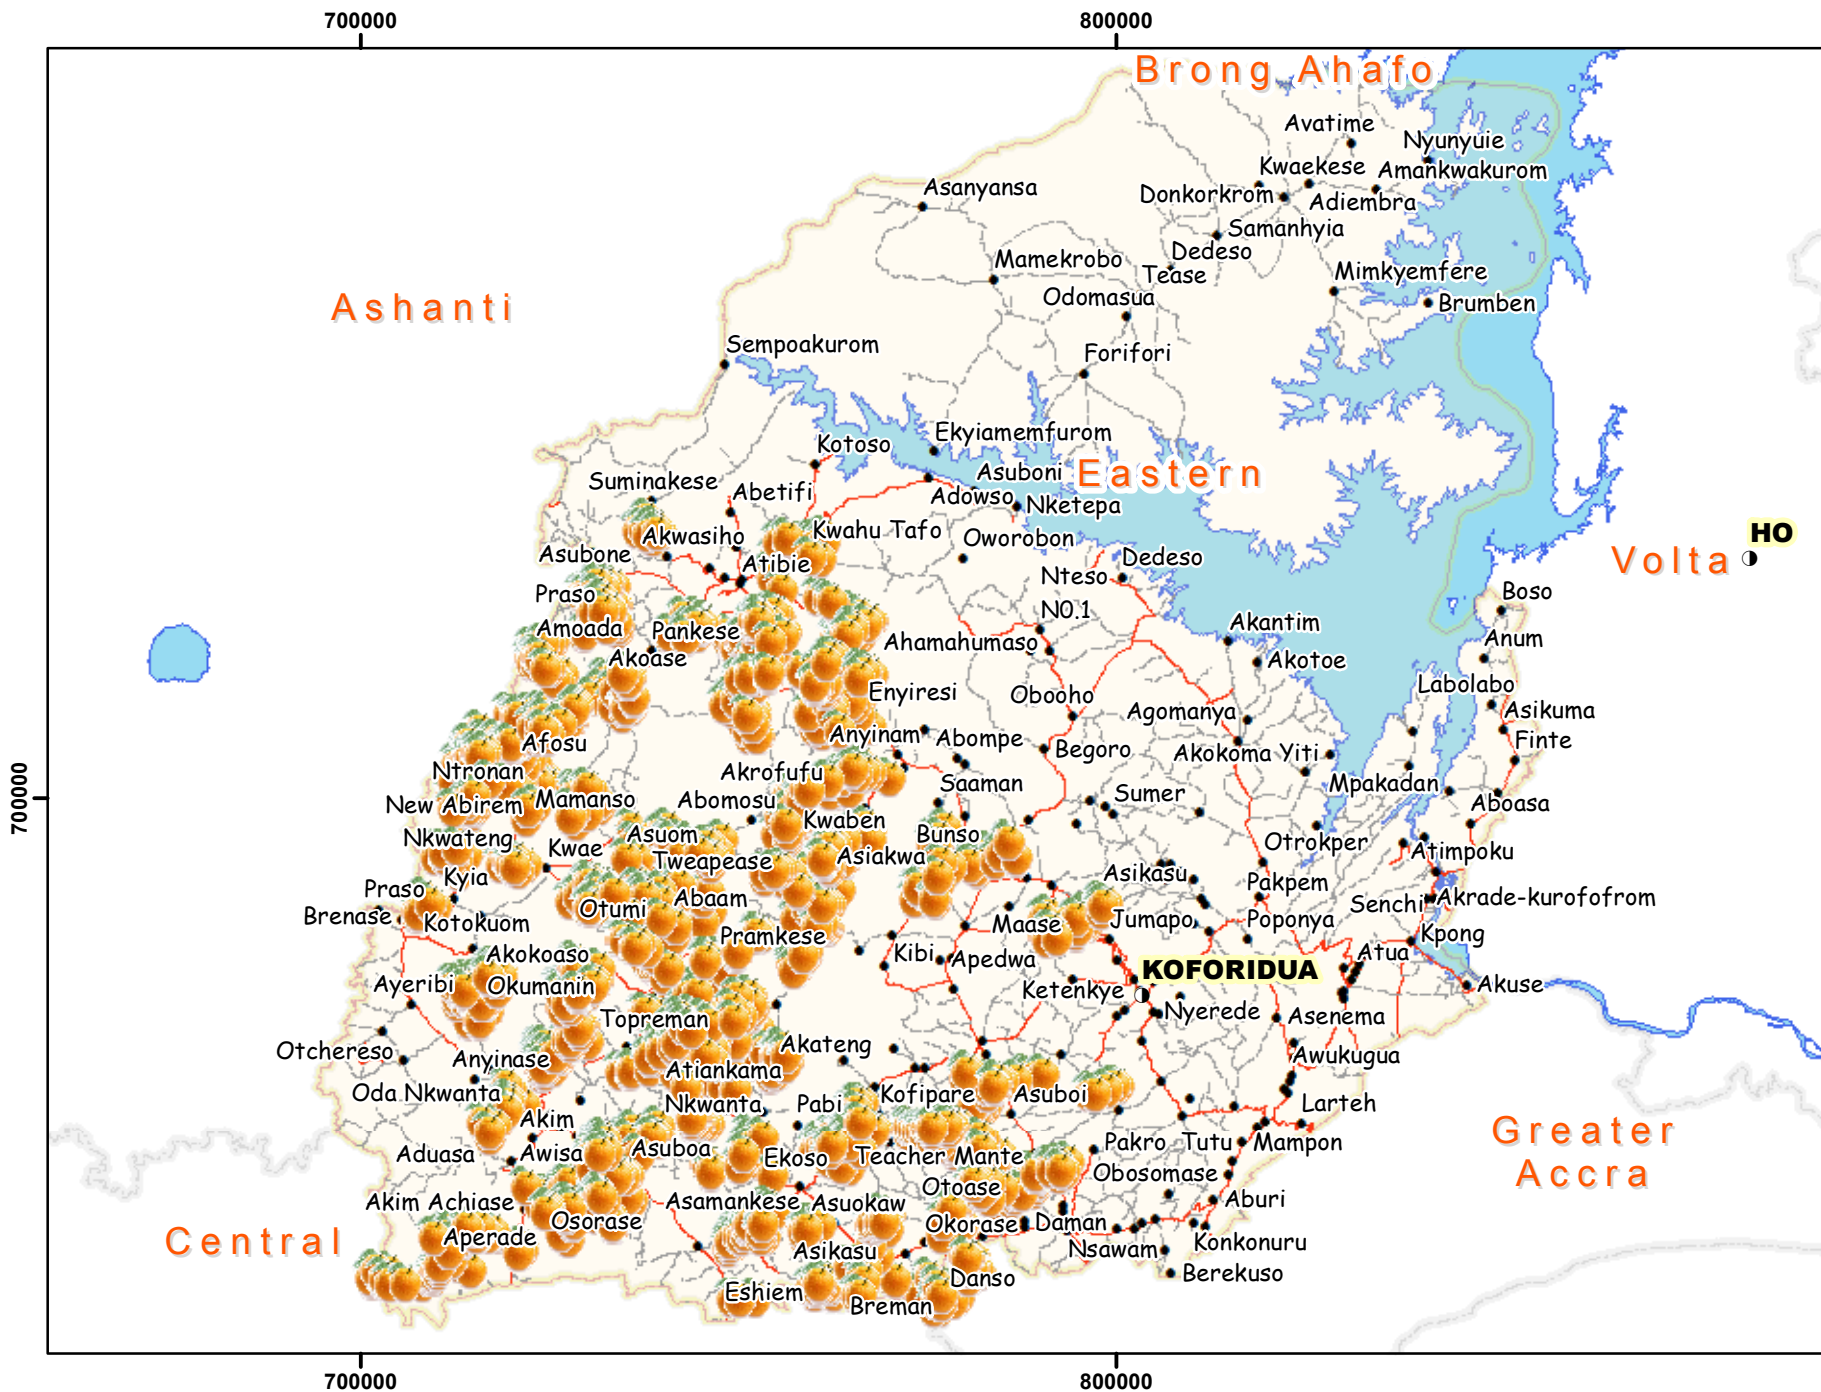

# MAPPED CITRUS FARMS IN EASTERN REGION

1:1,001,770

**Legend**

- Communities
- Regional Capitals
- 🍊 Citrus Farms
- Feeder Road
- Trunk Road
- ▭ Regional Boundary
- 🟦 Lake
- ▭ Adjoining Boundary

Produced By:

**CERSGIS**  
 CENTER FOR REMOTE SENSING AND GEOGRAPHIC INFORMATION SERVICES

University of Ghana, PMB 17, Legon - Accra  
 Tel: +233-0302-500301 / 501796  
 Fax: +233-0302-500310  
 Email: cersgis@ug.edu.gh  
 URL: www.cersgis.org